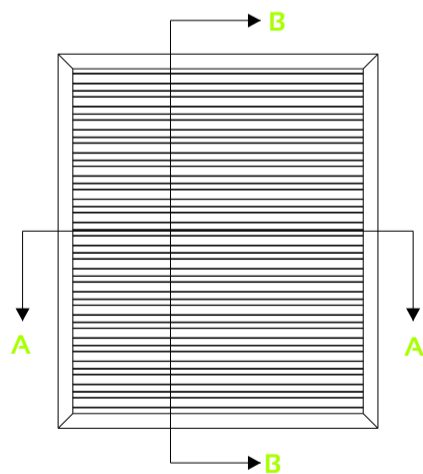

FIXED LOUVRE

(Y/OVAL/Z/LAZY Z)

Rounded Louvre Detail

SECTION B-B
Section not to scale

SECTION A-A
Section not to scale

Oval Louvre Detail

SECTION B-B
Section not to scale

SECTION A-A
Section not to scale

Lazy-Z Louvre Detail

SECTION B-B
Section not to scale

SECTION A-A
Section not to scale

 DIE No. W30297 Louvre Filler for Oval Louvre	 DIE No. W01101 Louvre Outer Frame Y-Louvre	 DIE No. W29904 Sundry Insect Screen
 DIE No. W23224 Compensating Channel	 DIE No. W54724 Louvre Oval 50.1 x 10.6	 DIE No. W18079 Louvre Y-Louvre
 DIE No. W54624 Louvre Rounded Y-Louvre 75mm	 DIE No. W34853 Louvre Lazy Z Two Screw Port	 DIE No. W18679* Louvre Lazy Z Ribbed S.Port

Y-Louvre Detail

SECTION B-B
Section not to scale

SECTION A-A
Section not to scale

* NON STOCK ITEM

Disclaimer: The right to make alterations is reserved.

Please refer to system manual for additional information