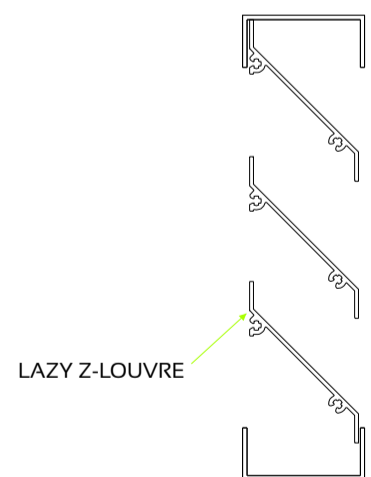

FIXED LOUVRE

(Y/OVAL/Z/LAZY Z)

Rounded Louvre Detail

SECTION B-B
Section not to scale

SECTION A-A
Section not to scale

Oval Louvre Detail

SECTION B-B
Section not to scale

SECTION A-A
Section not to scale

Lazy-Z Louvre Detail

SECTION B-B
Section not to scale

SECTION A-A
Section not to scale

 DIE No. W30297 Louvre Filler for Oval Louvre	 DIE No. W01101 Louvre Outer Frame Y-Louvre	 DIE No. W29904 Sundry Insect Screen
 DIE No. W23224 Compensating Channel	 DIE No. W54724 Louvre Oval 50.1 x 10.6	 DIE No. W18079 Louvre Y-Louvre
 DIE No. W54624 Louvre Rounded Y-Louvre 75mm	 DIE No. W34853 Louvre Lazy Z Two Screw Port	 DIE No. W18679* Louvre Lazy Z Ribbed S.Port

Y-Louvre Detail

SECTION B-B
Section not to scale

SECTION A-A
Section not to scale

* NON STOCK ITEM

Disclaimer: The right to make alterations is reserved.

Please refer to system manual for additional information