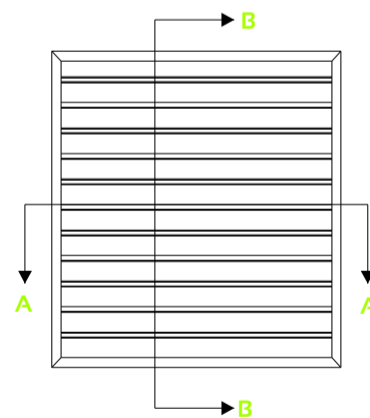

FIXED LOUVRE

(Y/OVAL/Z/LAZY Z)

Rounded Louvre Detail

SECTION B-B
Section not to scale

SECTION A-A
Section not to scale

Oval Louvre Detail

SECTION B-B
Section not to scale

SECTION A-A
Section not to scale

Lazy-Z Louvre Detail

SECTION B-B
Section not to scale

SECTION A-A
Section not to scale

 DIE No. W30297 Louvre Filler for Oval Louvre	 DIE No. W01101 Louvre Outer Frame Y-Louvre	 DIE No. W29904 Sundry Insect Screen
 DIE No. W23224 Compensating Channel	 DIE No. W54724 Louvre Oval 50.1 x 10.6	 DIE No. W18079 Louvre Y-Louvre
 DIE No. W54624 Louvre Rounded Y-Louvre 75mm	 DIE No. W34853 Louvre Lazy Z Two Screw Port	 DIE No. W18679* Louvre Lazy Z Ribbed S.Port

Y-Louvre Detail

SECTION B-B
Section not to scale

SECTION A-A
Section not to scale

* NON STOCK ITEM

Disclaimer: The right to make alterations is reserved.

Please refer to system manual for additional information