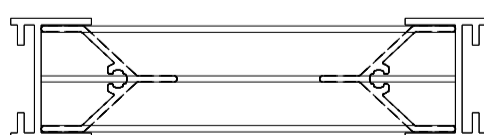

FIXED LOUVRE

(Y/OVAL/Z/LAZY Z)

Rounded Louvre Detail

SECTION B-B
Section not to scale

SECTION A-A
Section not to scale

Oval Louvre Detail

SECTION B-B
Section not to scale

SECTION A-A
Section not to scale

Lazy-Z Louvre Detail

SECTION B-B
Section not to scale

SECTION A-A
Section not to scale

 DIE No. W30297 Louvre Filler for Oval Louvre	 DIE No. W01101 Louvre Outer Frame Y-Louvre	 DIE No. W29904 Sundry Insect Screen
 DIE No. W23224 Compensating Channel	 DIE No. W54724 Louvre Oval 50.1 x 10.6	 DIE No. W18079 Louvre Y-Louvre
 DIE No. W54624 Louvre Rounded Y-Louvre 75mm	 DIE No. W34853 Louvre Lazy Z Two Screw Port	 DIE No. W18679* Louvre Lazy Z Ribbed S.Port

Y-Louvre Detail

SECTION B-B
Section not to scale

SECTION A-A
Section not to scale

* NON STOCK ITEM

Disclaimer: The right to make alterations is reserved.

Please refer to system manual for additional information