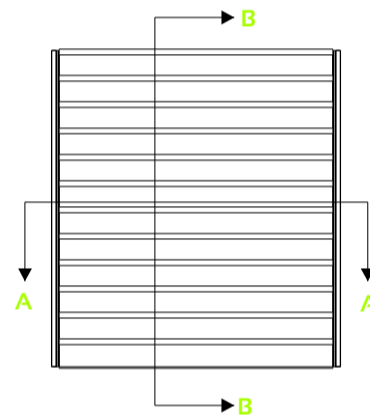

FIXED LOUVRE

(Y/OVAL/Z/LAZY Z)

Rounded Louvre Detail

SECTION B-B
Section not to scale

SECTION A-A
Section not to scale

Oval Louvre Detail

SECTION B-B
Section not to scale

SECTION A-A
Section not to scale

Lazy-Z Louvre Detail

SECTION B-B
Section not to scale

SECTION A-A
Section not to scale

 DIE No. W30297 Louvre Filler for Oval Louvre	 DIE No. W01101 Louvre Outer Frame Y-Louvre	 DIE No. W29904 Sundry Insect Screen
 DIE No. W23224 Compensating Channel	 DIE No. W54724 Louvre Oval 50.1 x 10.6	 DIE No. W18079 Louvre Y-Louvre
 DIE No. W54624 Louvre Rounded Y-Louvre 75mm	 DIE No. W34853 Louvre Lazy Z Two Screw Port	 DIE No. W18679* Louvre Lazy Z Ribbed S.Port

Y-Louvre Detail

SECTION B-B
Section not to scale

SECTION A-A
Section not to scale

* NON STOCK ITEM

Disclaimer: The right to make alterations is reserved.

Please refer to system manual for additional information