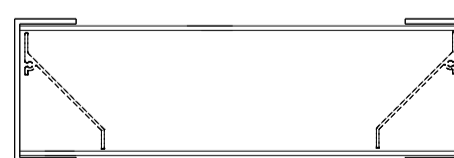

FIXED LOUVRE

(Y/OVAL/Z/LAZY Z)

Rounded Louvre Detail

SECTION B-B
Section not to scale

SECTION A-A
Section not to scale

Oval Louvre Detail

SECTION B-B
Section not to scale

SECTION A-A
Section not to scale

Lazy-Z Louvre Detail

SECTION B-B
Section not to scale

SECTION A-A
Section not to scale

 DIE No. W30297 Louvre Filler for Oval Louvre	 DIE No. W01101 Louvre Outer Frame Y-Louvre	 DIE No. W29904 Sundry Insect Screen
 DIE No. W23224 Compensating Channel	 DIE No. W54724 Louvre Oval 50.1 x 10.6	 DIE No. W18079 Louvre Y-Louvre
 DIE No. W54624 Louvre Rounded Y-Louvre 75mm	 DIE No. W34853 Louvre Lazy Z Two Screw Port	 DIE No. W18679* Louvre Lazy Z Ribbed S.Port

Y-Louvre Detail

SECTION B-B
Section not to scale

SECTION A-A
Section not to scale

* NON STOCK ITEM

Disclaimer: The right to make alterations is reserved.

Please refer to system manual for additional information