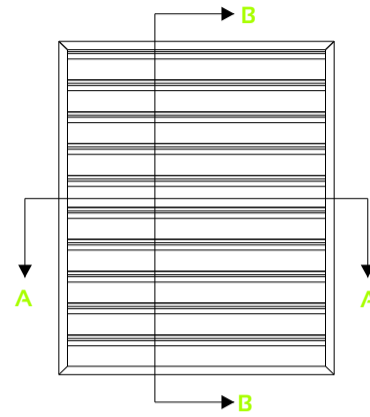

FIXED LOUVRE

(Y/OVAL/Z/LAZY Z)

Rounded Louvre Detail

SECTION B-B
Section not to scale

SECTION A-A
Section not to scale

Oval Louvre Detail

SECTION B-B
Section not to scale

SECTION A-A
Section not to scale

Lazy-Z Louvre Detail

SECTION B-B
Section not to scale

SECTION A-A
Section not to scale

 DIE No. W30297 Louvre Filler for Oval Louvre	 DIE No. W01101 Louvre Outer Frame Y-Louvre	 DIE No. W29904 Sundry Insect Screen
 DIE No. W23224 Compensating Channel	 DIE No. W54724 Louvre Oval 50.1 x 10.6	 DIE No. W18079 Louvre Y-Louvre
 DIE No. W54624 Louvre Rounded Y-Louvre 75mm	 DIE No. W34853 Louvre Lazy Z Two Screw Port	 DIE No. W18679* Louvre Lazy Z Ribbed S.Port

Y-Louvre Detail

SECTION B-B
Section not to scale

SECTION A-A
Section not to scale

* NON STOCK ITEM

Disclaimer: The right to make alterations is reserved.

Please refer to system manual for additional information