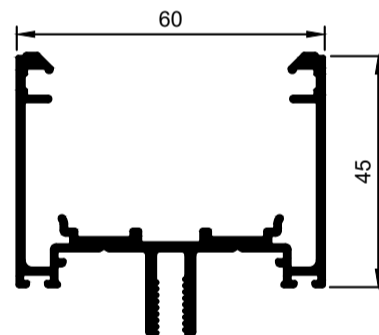

W58460
F60 Mullion Non-Thermal 190mm
Ix = 1000.93 cm⁴
W35361
F60 Expansion Profile 190mm
Ix = 453.85 cm⁴

W58433
F60 Mullion Non-Thermal 160mm
Ix = 484.48 cm⁴
W35178
F60 Expansion Profile 160mm
Ix = 281.30 cm⁴

W58659
F60 Mullion Non-Thermal 130mm
Ix = 251.28 cm⁴
W37265
F60 Expansion Profile 130mm
Ix = 145.32 cm⁴

W58421
F60 Mullion Non Thermal 100mm
Ix = 123.08 cm⁴
W35122
F60 Expansion Profile 100mm
Ix = 68.89 cm⁴

W34911
F60 Transom Cover Clip-On

W35021
F60 Mullion/Transom
Pressure Plate

W35031
F60 Cover Vertical

W58660
F60 Transom Non-Thermal 130mm
Ix = 159.39 cm⁴

W58898
F60 Transom H/Duty Non-Thermal 100mm
Ix = 65.68 cm⁴

W36878
F60 Transom Non-Thermal 50mm
Ix = 8.94 cm⁴

W35360
F60 Cover Vertical 28mm

W35030
F60 Cover Horizontal

W35070
F60 Sill

W37260
F60 Single Double
Glaze Adaptor

W32992
F60 Lock Washer

W32974
F60 Mullion Bracket