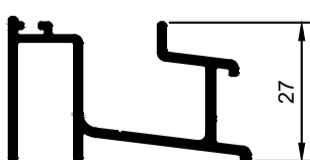

W35070
F60 Sill