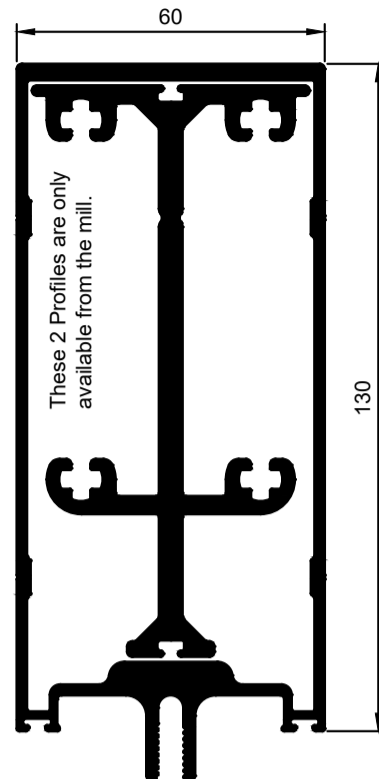

W58460
F60 Mullion Non-Thermal 190mm
Ix = 1000.93 cm⁴
W35361
F60 Expansion Profile 190mm
Ix = 453.85 cm⁴

W58433
F60 Mullion Non-Thermal 160mm
Ix = 484.48 cm⁴
W35178
F60 Expansion Profile 160mm
Ix = 281.30 cm⁴

W58659
F60 Mullion Non-Thermal 130mm
Ix = 251.28 cm⁴
W37265
F60 Expansion Profile 130mm
Ix = 145.32 cm⁴

W58421
F60 Mullion Non Thermal 100mm
Ix = 123.08 cm⁴
W35122
F60 Expansion Profile 100mm
Ix = 68.89 cm⁴

W36878
F60 Transom Non-Thermal 50mm
Ix = 8.94 cm⁴

W35360
F60 Cover Vertical 28mm

W35030
F60 Cover Horizontal

W35070
F60 Sill

W37260
F60 Single Double
Glaze Adaptor

W32992
F60 Lock Washer

W32974
F60 Mullion Bracket

W35177
F60 Base Plate