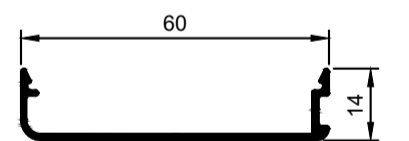

W35360
F60 Cover Vertical 28mm

W35030
F60 Cover Horizontal