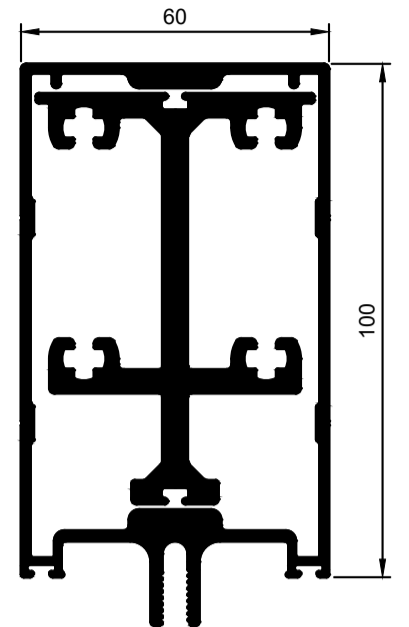

W58460
F60 Mullion Non-Thermal 190mm
Ix = 1000.93 cm⁴
W35361
F60 Expansion Profile 190mm
Ix = 453.85 cm⁴

W58433
F60 Mullion Non-Thermal 160mm
Ix = 484.48 cm⁴
W35178
F60 Expansion Profile 160mm
Ix = 281.30 cm⁴

W58659
F60 Mullion Non-Thermal 130mm
Ix = 251.28 cm⁴
W37265
F60 Expansion Profile 130mm
Ix = 145.32 cm⁴

W58421
F60 Mullion Non Thermal 100mm
Ix = 123.08 cm⁴
W35122
F60 Expansion Profile 100mm
Ix = 68.89 cm⁴

W34911
F60 Transom Cover Clip-On

W35021
F60 Mullion/Transom
Pressure Plate

W35031
F60 Cover Vertical

W58660
F60 Transom Non-Thermal 130mm
Ix = 159.39 cm⁴

W58898
F60 Transom H/Duty Non-Thermal 100mm
Ix = 65.68 cm⁴

W36878
F60 Transom Non-Thermal 50mm
Ix = 8.94 cm⁴

W35360
F60 Cover Vertical 28mm

W35030
F60 Cover Horizontal

W35070
F60 Sill

W37260
F60 Single Double
Glaze Adaptor

W32992
F60 Lock Washer

W32974
F60 Mullion Bracket