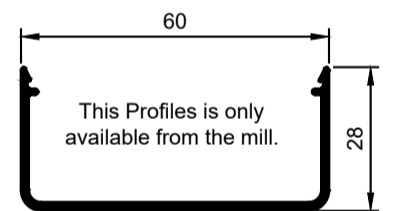

W35031
F60 Cover Vertical

W35360
F60 Cover Vertical 28mm