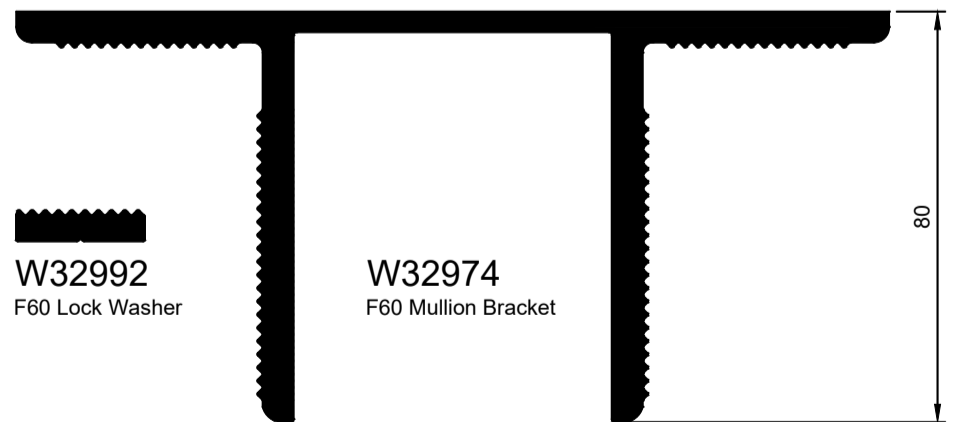

W36878
F60 Transom Non-Thermal 50mm
Ix = 8.94 cm⁴

W35360
F60 Cover Vertical 28mm

W35030
F60 Cover Horizontal

W35070
F60 Sill

W37260
F60 Single Double
Glaze Adaptor

W32992
F60 Lock Washer

W32974
F60 Mullion Bracket