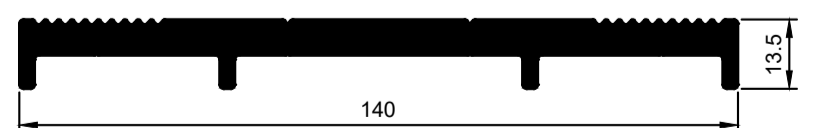

W36878
F60 Transom Non-Thermal 50mm
Ix = 8.94 cm⁴

W35360
F60 Cover Vertical 28mm

W35030
F60 Cover Horizontal

W35070
F60 Sill

W37260
F60 Single Double
Glaze Adaptor

W32992
F60 Lock Washer

W32974
F60 Mullion Bracket