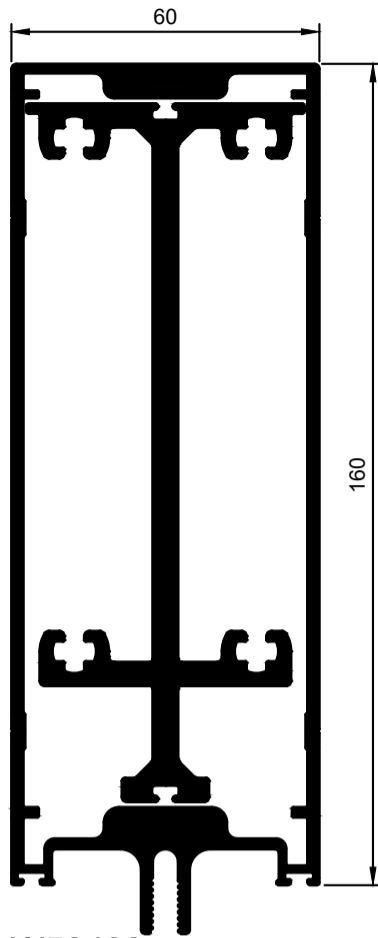

W58460
F60 Mullion Non-Thermal 190mm
Ix = 1000.93 cm⁴
W35361
F60 Expansion Profile 190mm
Ix = 453.85 cm⁴

W58433
F60 Mullion Non-Thermal 160mm
Ix = 484.48 cm⁴
W35178
F60 Expansion Profile 160mm
Ix = 281.30 cm⁴

W58659
F60 Mullion Non-Thermal 130mm
Ix = 251.28 cm⁴
W37265
F60 Expansion Profile 130mm
Ix = 145.32 cm⁴

W58421
F60 Mullion Non Thermal 100mm
Ix = 123.08 cm⁴
W35122
F60 Expansion Profile 100mm
Ix = 68.89 cm⁴

W34911
F60 Transom Cover Clip-On

W35021
F60 Mullion/Transom
Pressure Plate

W35031
F60 Cover Vertical

W58660
F60 Transom Non-Thermal 130mm
Ix = 159.39 cm⁴

W58898
F60 Transom H/Duty Non-Thermal 100mm
Ix = 65.68 cm⁴

W36878
F60 Transom Non-Thermal 50mm
Ix = 8.94 cm⁴

W35360
F60 Cover Vertical 28mm

W35030
F60 Cover Horizontal

W35070
F60 Sill

W37260
F60 Single Double
Glaze Adaptor

W32992
F60 Lock Washer

W32974
F60 Mullion Bracket