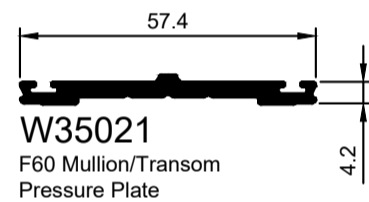

W35021
F60 Mullion/Transom
Pressure Plate