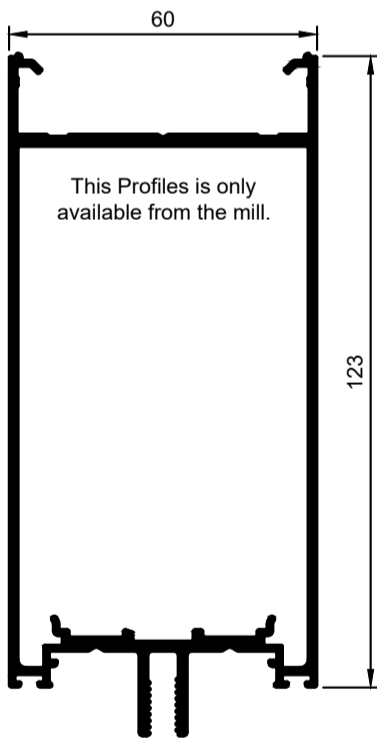

W58460
F60 Mullion Non-Thermal 190mm
Ix = 1000.93 cm⁴
W35361
F60 Expansion Profile 190mm
Ix = 453.85 cm⁴

W58433
F60 Mullion Non-Thermal 160mm
Ix = 484.48 cm⁴
W35178
F60 Expansion Profile 160mm
Ix = 281.30 cm⁴

W58659
F60 Mullion Non-Thermal 130mm
Ix = 251.28 cm⁴
W37265
F60 Expansion Profile 130mm
Ix = 145.32 cm⁴

W58421
F60 Mullion Non Thermal 100mm
Ix = 123.08 cm⁴
W35122
F60 Expansion Profile 100mm
Ix = 68.89 cm⁴

W34911
F60 Transom Cover Clip-On

W35021
F60 Mullion/Transom
Pressure Plate

W35031
F60 Cover Vertical

W58660
F60 Transom Non-Thermal 130mm
Ix = 159.39 cm⁴

W58898
F60 Transom H/Duty Non-Thermal 100mm
Ix = 65.68 cm⁴

W36878
F60 Transom Non-Thermal 50mm
Ix = 8.94 cm⁴

W35360
F60 Cover Vertical 28mm

W35030
F60 Cover Horizontal

W35070
F60 Sill

W37260
F60 Single Double
Glaze Adaptor

W32992
F60 Lock Washer

W32974
F60 Mullion Bracket