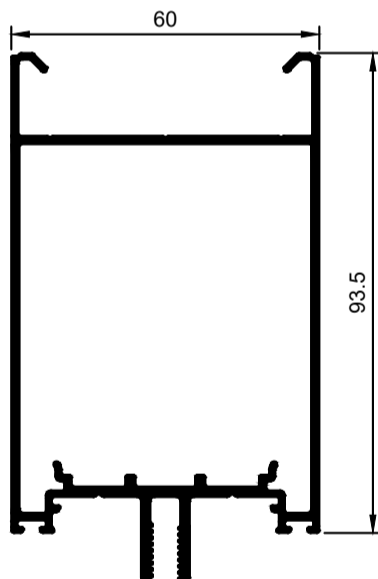

W58460
F60 Mullion Non-Thermal 190mm
Ix = 1000.93 cm⁴
W35361
F60 Expansion Profile 190mm
Ix = 453.85 cm⁴

W58433
F60 Mullion Non-Thermal 160mm
Ix = 484.48 cm⁴
W35178
F60 Expansion Profile 160mm
Ix = 281.30 cm⁴

W58659
F60 Mullion Non-Thermal 130mm
Ix = 251.28 cm⁴
W37265
F60 Expansion Profile 130mm
Ix = 145.32 cm⁴

W58421
F60 Mullion Non Thermal 100mm
Ix = 123.08 cm⁴
W35122
F60 Expansion Profile 100mm
Ix = 68.89 cm⁴

W34911
F60 Transom Cover Clip-On

W35021
F60 Mullion/Transom
Pressure Plate

W35031
F60 Cover Vertical

W58660
F60 Transom Non-Thermal 130mm
Ix = 159.39 cm⁴

W58898
F60 Transom H/Duty Non-Thermal 100mm
Ix = 65.68 cm⁴

W36878
F60 Transom Non-Thermal 50mm
Ix = 8.94 cm⁴

W35360
F60 Cover Vertical 28mm

W35030
F60 Cover Horizontal

W35070
F60 Sill

W37260
F60 Single Double
Glaze Adaptor

W32992
F60 Lock Washer

W32974
F60 Mullion Bracket