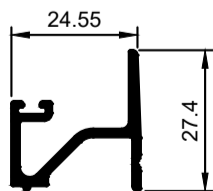

W58460
F60 Mullion Non-Thermal 190mm
Ix = 1000.93 cm⁴
W35361
F60 Expansion Profile 190mm
Ix = 453.85 cm⁴

W58433
F60 Mullion Non-Thermal 160mm
Ix = 484.48 cm⁴
W35178
F60 Expansion Profile 160mm
Ix = 281.30 cm⁴

W58659
F60 Mullion Non-Thermal 130mm
Ix = 251.28 cm⁴
W37265
F60 Expansion Profile 130mm
Ix = 145.32 cm⁴

W58421
F60 Mullion Non Thermal 100mm
Ix = 123.08 cm⁴
W35122
F60 Expansion Profile 100mm
Ix = 68.89 cm⁴

W36878
F60 Transom Non-Thermal 50mm
Ix = 8.94 cm⁴

W35360
F60 Cover Vertical 28mm

W35030
F60 Cover Horizontal

W35070
F60 Sill

W37260
F60 Single Double
Glaze Adaptor

W32992
F60 Lock Washer

W32974
F60 Mullion Bracket