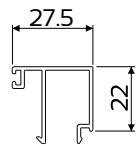

SECTION A-A
Section not to scale

SECTION B-B
Section not to scale

DIE No. W55481 Midrail 101mm

DIE No. W31263 Drip Rail

DIE No. W32657 Bead 35.5mm Double Glazing

DIE No. W31266 Bead 24mm Rounded

DIE No. W32208 Bead 13mm Rounded Clip

DIE No. W31271 Bead 13mm Square

DIE No. W31265 Bead 27mm Square

DIE No. W31273 Bead 27mm Square

Disclaimer: The right to make alterations is reserved.

Please refer to system manual for additional information