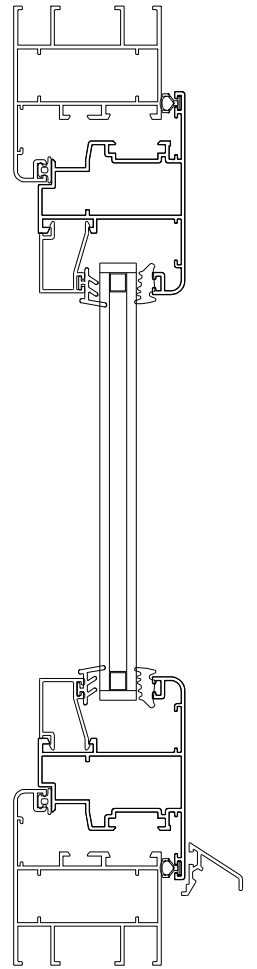

SERENE

CASEMENT WINDOW (52mm)

crealco

Product WallChart

DIE No. W55256 Frame 44mm Flat

DIE No. W56180 Frame 44mm Flat Ext

DIE No. W55248* Frame 78mm Decorative

DIE No. W56063 Frame 78mm Decorative Ext

DIE No. W55785 Sash 94mm Open Out

DIE No. W56071 Sash 72mm Open Out

DIE No. W55247 Mullion 44mm Flat

DIE No. W55480 Mullion 73mm Decorative

DIE No. W55250 Astragal Rounded

DIE No. W55300* Frame 52mm Rounded

DIE No. W56181 Frame 52mm Rounded Ext

DIE No. W29131 Locking Bar

DIE No. W55978 Mullion 100mm Rounded

DIE No. W56704 Mullion Extra Heavy Duty 110mm

DIE No. W56710 Mullion Jumbo 110mm

DIE No. W55979 Frame 110mm Round Nose Ext

SECTION A-A
Section not to scale

SECTION B-B
Section not to scale

DIE No. W55481 Midrail 101mm

DIE No. W31263 Drip Rail

DIE No. W32657 Bead 35.5mm Double Glazing

DIE No. W31266 Bead 24mm Rounded

DIE No. W32208 Bead 13mm Rounded Clip