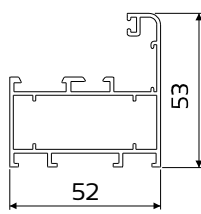

DIE No. W55785 Sash 94mm Open Out

DIE No. W56071 Sash 72mm Open Out

DIE No. W55247 Mullion 44mm Flat

DIE No. W55480 Mullion 73mm Decorative

DIE No. W55250 Astragal Rounded

DIE No. W55300* Frame 52mm Rounded

DIE No. W56181 Frame 52mm Rounded Ext

DIE No. W29131 Locking Bar

DIE No. W55978 Mullion 100mm Rounded

DIE No. W56704 Mullion Extra Heavy Duty 110mm

DIE No. W56710 Mullion Jumbo 110mm

DIE No. W55979 Frame 110mm Round Nose Ext

SECTION A-A
Section not to scale

SECTION B-B
Section not to scale

DIE No. W55481 Midrail 101mm

DIE No. W31263 Drip Rail

DIE No. W32657 Bead 35.5mm Double Glazing

DIE No. W31266 Bead 24mm Rounded

DIE No. W32208 Bead 13mm Rounded Clip

DIE No. W31271 Bead 13mm Square

DIE No. W31265 Bead 27mm Square

DIE No. W31273 Bead 27mm Square

Disclaimer: The right to make alterations is reserved.

Please refer to system manual for additional information