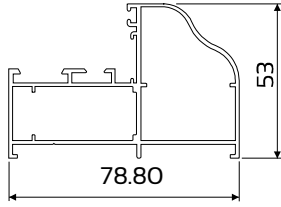

SERENE

CASEMENT WINDOW (52mm)

crealco

Product WallChart

DIE No. W55256 Frame 44mm Flat

DIE No. W56180 Frame 44mm Flat Ext

DIE No. W55248* Frame 78mm Decorative

DIE No. W56063 Frame 78mm Decorative Ext

DIE No. W55785 Sash 94mm Open Out

DIE No. W56071 Sash 72mm Open Out

DIE No. W55247 Mullion 44mm Flat

DIE No. W55480 Mullion 73mm Decorative

DIE No. W55250 Astragal Rounded

DIE No. W55300* Frame 52mm Rounded

SECTION A-A
Section not to scale

SECTION B-B
Section not to scale

DIE No. W55481 Midrail 101mm

DIE No. W31263 Drip Rail

DIE No. W32657 Bead 35.5mm Double Glazing

DIE No. W31266 Bead 24mm Rounded

DIE No. W32208 Bead 13mm Rounded Clip