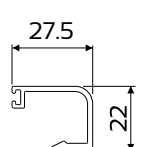

SECTION A-A
Section not to scale

SECTION B-B
Section not to scale

DIE No. W55481 Midrail 101mm

DIE No. W31263 Drip Rail

DIE No. W32657 Bead 35.5mm Double Glazing

DIE No. W31266 Bead 24mm Rounded

DIE No. W32208 Bead 13mm Rounded Clip

DIE No. W31271 Bead 13mm Square

DIE No. W31265 Bead 27mm Square

DIE No. W31273 Bead 27mm Square

Disclaimer: The right to make alterations is reserved.

Please refer to system manual for additional information