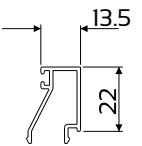

SECTION A-A
Section not to scale

SECTION B-B
Section not to scale

DIE No. W55481 Midrail 101mm

DIE No. W31263 Drip Rail

DIE No. W32657 Bead 35.5mm Double Glazing

DIE No. W31266 Bead 24mm Rounded

DIE No. W32208 Bead 13mm Rounded Clip

DIE No. W31271 Bead 13mm Square

DIE No. W31265 Bead 27mm Square

DIE No. W31273 Bead 27mm Square

Disclaimer: The right to make alterations is reserved.

Please refer to system manual for additional information