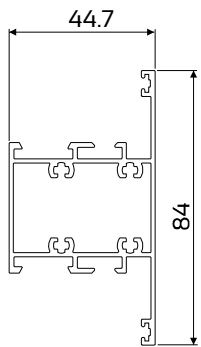

SERENE

CASEMENT WINDOW (52mm)

crealco

Product WallChart

DIE No. W55256 Frame 44mm Flat

DIE No. W56180 Frame 44mm Flat Ext

DIE No. W55248* Frame 78mm Decorative

DIE No. W56063 Frame 78mm Decorative Ext

DIE No. W55785 Sash 94mm Open Out

DIE No. W56071 Sash 72mm Open Out

DIE No. W55247 Mullion 44mm Flat

DIE No. W55480 Mullion 73mm Decorative

DIE No. W55250 Astragal Rounded

DIE No. W55300* Frame 52mm Rounded

SECTION A-A
Section not to scale

SECTION B-B
Section not to scale

DIE No. W55481 Midrail 101mm

DIE No. W31263 Drip Rail

DIE No. W32657 Bead 35.5mm Double Glazing

DIE No. W31266 Bead 24mm Rounded

DIE No. W32208 Bead 13mm Rounded Clip

DIE No. W31271 Bead 13mm Square

DIE No. W31265 Bead 27mm Square

DIE No. W31273 Bead 27mm Square

Disclaimer: The right to make alterations is reserved.

Please refer to system manual for additional information