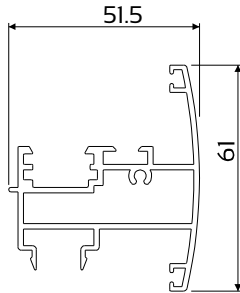

DIE No. W55785 Sash 94mm Open Out

DIE No. W56071 Sash 72mm Open Out

DIE No. W55247 Mullion 44mm Flat

DIE No. W55480 Mullion 73mm Decorative

DIE No. W55250 Astragal Rounded

DIE No. W55300* Frame 52mm Rounded

DIE No. W56181 Frame 52mm Rounded Ext

DIE No. W29131 Locking Bar

DIE No. W55978 Mullion 100mm Rounded

DIE No. W56704 Mullion Extra Heavy Duty 110mm

DIE No. W56710 Mullion Jumbo 110mm

DIE No. W55979 Frame 110mm Round Nose Ext

SECTION A-A
Section not to scale

SECTION B-B
Section not to scale

DIE No. W55481 Midrail 101mm

DIE No. W31263 Drip Rail

DIE No. W32657 Bead 35.5mm Double Glazing

DIE No. W31266 Bead 24mm Rounded

DIE No. W32208 Bead 13mm Rounded Clip

DIE No. W31271 Bead 13mm Square

DIE No. W31265 Bead 27mm Square

DIE No. W31273 Bead 27mm Square

Disclaimer: The right to make alterations is reserved.

Please refer to system manual for additional information