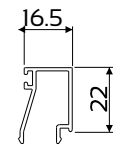

SECTION A-A
Section not to scale

SECTION B-B
Section not to scale

DIE No. W55481 Midrail 101mm

DIE No. W31263 Drip Rail

DIE No. W32657 Bead 35.5mm Double Glazing

DIE No. W31266 Bead 24mm Rounded

DIE No. W32208 Bead 13mm Rounded Clip

DIE No. W31271 Bead 13mm Square

DIE No. W31265 Bead 27mm Square

DIE No. W31273 Bead 27mm Square

Disclaimer: The right to make alterations is reserved.

Please refer to system manual for additional information