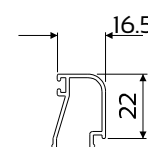

SECTION A-A
Section not to scale

SECTION B-B
Section not to scale

DIE No. W55481 Midrail 101mm

DIE No. W31263 Drip Rail

DIE No. W32657 Bead 35.5mm Double Glazing

DIE No. W31266 Bead 24mm Rounded

DIE No. W32208 Bead 13mm Rounded Clip

DIE No. W31271 Bead 13mm Square

DIE No. W31265 Bead 27mm Square

DIE No. W31273 Bead 27mm Square

Disclaimer: The right to make alterations is reserved.

Please refer to system manual for additional information