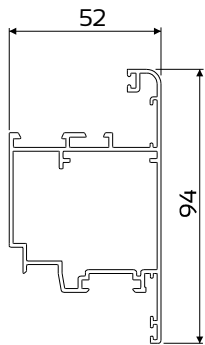

SERENE

CASEMENT WINDOW (52mm)

crealco

Product WallChart

DIE No. W55256 Frame 44mm Flat

DIE No. W56180 Frame 44mm Flat Ext

DIE No. W55248* Frame 78mm Decorative

DIE No. W56063 Frame 78mm Decorative Ext

DIE No. W55785 Sash 94mm Open Out

DIE No. W56071 Sash 72mm Open Out

DIE No. W55247 Mullion 44mm Flat

DIE No. W55480 Mullion 73mm Decorative

DIE No. W55250 Astragal Rounded

DIE No. W55300* Frame 52mm Rounded

SECTION A-A
Section not to scale

SECTION B-B
Section not to scale

DIE No. W55481 Midrail 101mm

DIE No. W31263 Drip Rail

DIE No. W32657 Bead 35.5mm Double Glazing

DIE No. W31266 Bead 24mm Rounded

DIE No. W32208 Bead 13mm Rounded Clip

DIE No. W31271 Bead 13mm Square

DIE No. W31265 Bead 27mm Square

DIE No. W31273 Bead 27mm Square

Disclaimer: The right to make alterations is reserved.

Please refer to system manual for additional information