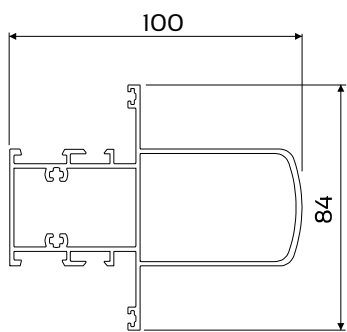

SERENE

CASEMENT WINDOW (52mm)

crealco

Product WallChart

DIE No. W55256 Frame 44mm Flat

DIE No. W56180 Frame 44mm Flat Ext

DIE No. W55248* Frame 78mm Decorative

DIE No. W56063 Frame 78mm Decorative Ext

DIE No. W55785 Sash 94mm Open Out

DIE No. W56071 Sash 72mm Open Out

DIE No. W55247 Mullion 44mm Flat

DIE No. W55480 Mullion 73mm Decorative

DIE No. W55250 Astragal Rounded

DIE No. W55300* Frame 52mm Rounded

DIE No. W56181 Frame 52mm Rounded Ext

DIE No. W29131 Locking Bar

DIE No. W55978 Mullion 100mm Rounded

DIE No. W56704 Mullion Extra Heavy Duty 110mm

DIE No. W56710 Mullion Jumbo 110mm

DIE No. W55979 Frame 110mm Round Nose Ext

SECTION A-A
Section not to scale

SECTION B-B
Section not to scale

DIE No. W55481 Midrail 101mm

DIE No. W31263 Drip Rail

DIE No. W32657 Bead 35.5mm Double Glazing

DIE No. W31266 Bead 24mm Rounded

DIE No. W32208 Bead 13mm Rounded Clip