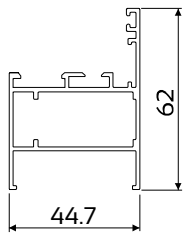

SERENE

CASEMENT WINDOW (52mm)

crealco

Product WallChart

DIE No. W55256 Frame 44mm Flat

DIE No. W56180 Frame 44mm Flat Ext

DIE No. W55248* Frame 78mm Decorative

DIE No. W56063 Frame 78mm Decorative Ext

DIE No. W55785 Sash 94mm Open Out

DIE No. W56071 Sash 72mm Open Out

DIE No. W55247 Mullion 44mm Flat

DIE No. W55480 Mullion 73mm Decorative

DIE No. W55250 Astragal Rounded

DIE No. W55300* Frame 52mm Rounded

SECTION A-A
Section not to scale

SECTION B-B
Section not to scale

DIE No. W55481 Midrail 101mm

DIE No. W31263 Drip Rail

DIE No. W32657 Bead 35.5mm Double Glazing

DIE No. W31266 Bead 24mm Rounded

DIE No. W32208 Bead 13mm Rounded Clip