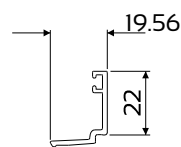

SECTION A-A
Section not to scale

SECTION B-B
Section not to scale

DIE No. W55481 Midrail 101mm

DIE No. W31263 Drip Rail

DIE No. W32657 Bead 35.5mm Double Glazing

DIE No. W31266 Bead 24mm Rounded

DIE No. W32208 Bead 13mm Rounded Clip

DIE No. W31271 Bead 13mm Square

DIE No. W31265 Bead 27mm Square

DIE No. W31273 Bead 27mm Square

Disclaimer: The right to make alterations is reserved.

Please refer to system manual for additional information