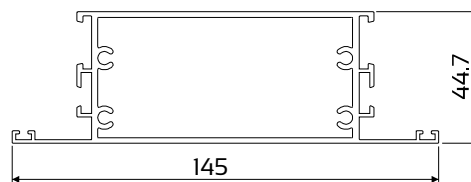

DIE No. W56181 Frame 52mm Rounded Ext

DIE No. W29131 Locking Bar

DIE No. W55978 Mullion 100mm Rounded

DIE No. W56704 Mullion Extra Heavy Duty 110mm

DIE No. W56710 Mullion Jumbo 110mm

DIE No. W55979 Frame 110mm Round Nose Ext

SECTION A-A
Section not to scale

SECTION B-B
Section not to scale

DIE No. W55481 Midrail 101mm

DIE No. W31263 Drip Rail

DIE No. W32657 Bead 35.5mm Double Glazing

DIE No. W31266 Bead 24mm Rounded

DIE No. W32208 Bead 13mm Rounded Clip