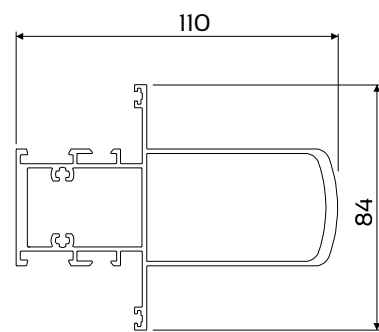

SERENE

CASEMENT WINDOW (52mm)

crealco

Product WallChart

DIE No. W55256 Frame 44mm Flat

DIE No. W56180 Frame 44mm Flat Ext

DIE No. W55248* Frame 78mm Decorative

DIE No. W56063 Frame 78mm Decorative Ext

DIE No. W55785 Sash 94mm Open Out

DIE No. W56071 Sash 72mm Open Out

DIE No. W55247 Mullion 44mm Flat

DIE No. W55480 Mullion 73mm Decorative

DIE No. W55250 Astragal Rounded

DIE No. W55300* Frame 52mm Rounded

DIE No. W56181 Frame 52mm Rounded Ext

DIE No. W29131 Locking Bar

DIE No. W55978 Mullion 100mm Rounded

DIE No. W56704 Mullion Extra Heavy Duty 110mm

DIE No. W56710 Mullion Jumbo 110mm

DIE No. W55979 Frame 110mm Round Nose Ext

SECTION A-A
Section not to scale

SECTION B-B
Section not to scale

DIE No. W55481 Midrail 101mm

DIE No. W31263 Drip Rail

DIE No. W32657 Bead 35.5mm Double Glazing

DIE No. W31266 Bead 24mm Rounded

DIE No. W32208 Bead 13mm Rounded Clip