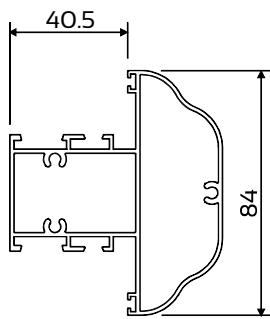

SERENE

CASEMENT WINDOW (52mm)

crealco

Product WallChart

DIE No. W55256 Frame 44mm Flat

DIE No. W56180 Frame 44mm Flat Ext

DIE No. W55248* Frame 78mm Decorative

DIE No. W56063 Frame 78mm Decorative Ext

DIE No. W55785 Sash 94mm Open Out

DIE No. W56071 Sash 72mm Open Out

DIE No. W55247 Mullion 44mm Flat

DIE No. W55480 Mullion 73mm Decorative

DIE No. W55250 Astragal Rounded

DIE No. W55300* Frame 52mm Rounded

SECTION A-A
Section not to scale

SECTION B-B
Section not to scale

DIE No. W55481 Midrail 101mm

DIE No. W31263 Drip Rail

DIE No. W32657 Bead 35.5mm Double Glazing

DIE No. W31266 Bead 24mm Rounded

DIE No. W32208 Bead 13mm Rounded Clip

DIE No. W31271 Bead 13mm Square

DIE No. W31265 Bead 27mm Square

DIE No. W31273 Bead 27mm Square

Disclaimer: The right to make alterations is reserved.

Please refer to system manual for additional information