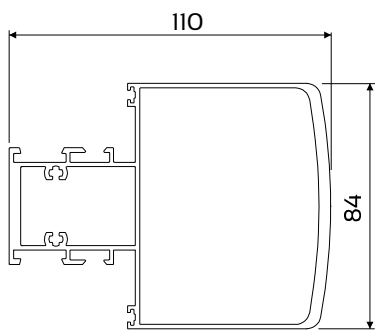

DIE No. W56181 Frame 52mm Rounded Ext

DIE No. W29131 Locking Bar

DIE No. W55978 Mullion 100mm Rounded

DIE No. W56704 Mullion Extra Heavy Duty 110mm

DIE No. W56710 Mullion Jumbo 110mm

DIE No. W55979 Frame 110mm Round Nose Ext

SECTION A-A
Section not to scale

SECTION B-B
Section not to scale

DIE No. W55481 Midrail 101mm

DIE No. W31263 Drip Rail

DIE No. W32657 Bead 35.5mm Double Glazing

DIE No. W31266 Bead 24mm Rounded

DIE No. W32208 Bead 13mm Rounded Clip

DIE No. W31271 Bead 13mm Square

DIE No. W31265 Bead 27mm Square

DIE No. W31273 Bead 27mm Square

Disclaimer: The right to make alterations is reserved.

Please refer to system manual for additional information