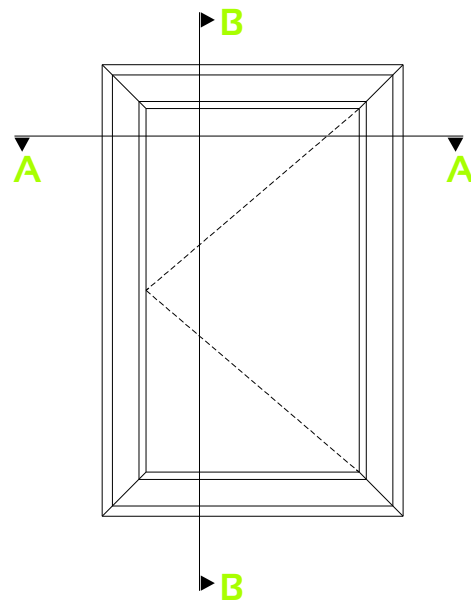

SERENE

CASEMENT WINDOW (52mm)

crealco

Product WallChart

DIE No. W55256 Frame 44mm Flat

DIE No. W56180 Frame 44mm Flat Ext

DIE No. W55248* Frame 78mm Decorative

DIE No. W56063 Frame 78mm Decorative Ext

SECTION A-A
Section not to scale

SECTION B-B
Section not to scale

DIE No. W55481 Midrail 101mm

DIE No. W31263 Drip Rail

DIE No. W32657 Bead 35.5mm Double Glazing

DIE No. W31266 Bead 24mm Rounded

DIE No. W32208 Bead 13mm Rounded Clip