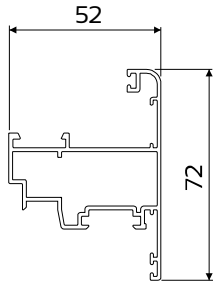

SERENE

CASEMENT WINDOW (52mm)

crealco

Product WallChart

DIE No. W55256 Frame 44mm Flat

DIE No. W56180 Frame 44mm Flat Ext

DIE No. W55248* Frame 78mm Decorative

DIE No. W56063 Frame 78mm Decorative Ext

DIE No. W55785 Sash 94mm Open Out

DIE No. W56071 Sash 72mm Open Out

DIE No. W55247 Mullion 44mm Flat

DIE No. W55480 Mullion 73mm Decorative

DIE No. W55250 Astragal Rounded

DIE No. W55300* Frame 52mm Rounded

SECTION A-A
Section not to scale

SECTION B-B
Section not to scale

DIE No. W55481 Midrail 101mm

DIE No. W31263 Drip Rail

DIE No. W32657 Bead 35.5mm Double Glazing

DIE No. W31266 Bead 24mm Rounded

DIE No. W32208 Bead 13mm Rounded Clip

DIE No. W31271 Bead 13mm Square

DIE No. W31265 Bead 27mm Square

DIE No. W31273 Bead 27mm Square

Disclaimer: The right to make alterations is reserved.

Please refer to system manual for additional information