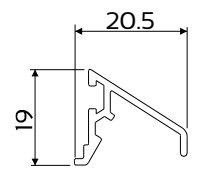

DIE No. W56181 Frame 52mm Rounded Ext

DIE No. W29131 Locking Bar

DIE No. W55978 Mullion 100mm Rounded

DIE No. W56704 Mullion Extra Heavy Duty 110mm

DIE No. W56710 Mullion Jumbo 110mm

DIE No. W55979 Frame 110mm Round Nose Ext

SECTION A-A
Section not to scale

SECTION B-B
Section not to scale

DIE No. W55481 Midrail 101mm

DIE No. W31263 Drip Rail

DIE No. W32657 Bead 35.5mm Double Glazing

DIE No. W31266 Bead 24mm Rounded

DIE No. W32208 Bead 13mm Rounded Clip