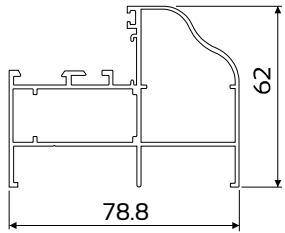

SERENE

CASEMENT WINDOW (52mm)

crealco

Product WallChart

DIE No. W55256 Frame 44mm Flat

DIE No. W56180 Frame 44mm Flat Ext

DIE No. W55248* Frame 78mm Decorative

DIE No. W56063 Frame 78mm Decorative Ext

DIE No. W55785 Sash 94mm Open Out

DIE No. W56071 Sash 72mm Open Out

DIE No. W55247 Mullion 44mm Flat

DIE No. W55480 Mullion 73mm Decorative

DIE No. W55250 Astragal Rounded

DIE No. W55300* Frame 52mm Rounded

SECTION A-A
Section not to scale

SECTION B-B
Section not to scale

DIE No. W55481 Midrail 101mm

DIE No. W31263 Drip Rail

DIE No. W32657 Bead 35.5mm Double Glazing

DIE No. W31266 Bead 24mm Rounded

DIE No. W32208 Bead 13mm Rounded Clip

DIE No. W31271 Bead 13mm Square

DIE No. W31265 Bead 27mm Square

DIE No. W31273 Bead 27mm Square

Disclaimer: The right to make alterations is reserved.

Please refer to system manual for additional information