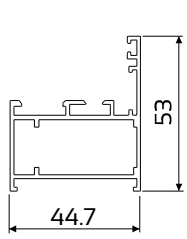

SERENE

CASEMENT WINDOW (52mm)

crealco

Product WallChart

DIE No. W55256 Frame 44mm Flat

DIE No. W56180 Frame 44mm Flat Ext

DIE No. W55248* Frame 78mm Decorative

DIE No. W56063 Frame 78mm Decorative Ext

DIE No. W55785 Sash 94mm Open Out

DIE No. W56071 Sash 72mm Open Out

DIE No. W55247 Mullion 44mm Flat

DIE No. W55480 Mullion 73mm Decorative

DIE No. W55250 Astragal Rounded

DIE No. W55300* Frame 52mm Rounded

SECTION A-A
Section not to scale

SECTION B-B
Section not to scale

DIE No. W55481 Midrail 101mm

DIE No. W31263 Drip Rail

DIE No. W32657 Bead 35.5mm Double Glazing

DIE No. W31266 Bead 24mm Rounded

DIE No. W32208 Bead 13mm Rounded Clip

DIE No. W31271 Bead 13mm Square

DIE No. W31265 Bead 27mm Square

DIE No. W31273 Bead 27mm Square

Disclaimer: The right to make alterations is reserved.

Please refer to system manual for additional information