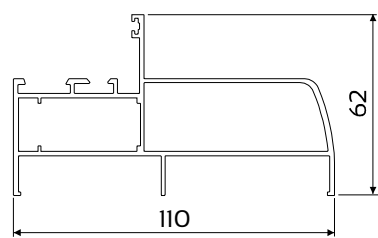

SERENE

CASEMENT WINDOW (52mm)

crealco

Product WallChart

DIE No. W55256 Frame 44mm Flat

DIE No. W56180 Frame 44mm Flat Ext

DIE No. W55248* Frame 78mm Decorative

DIE No. W56063 Frame 78mm Decorative Ext

DIE No. W56181 Frame 52mm Rounded Ext

DIE No. W29131 Locking Bar

DIE No. W55978 Mullion 100mm Rounded

DIE No. W56704 Mullion Extra Heavy Duty 110mm

DIE No. W56710 Mullion Jumbo 110mm

DIE No. W55979 Frame 110mm Round Nose Ext

SECTION A-A
Section not to scale

SECTION B-B
Section not to scale

DIE No. W55481 Midrail 101mm

DIE No. W31263 Drip Rail

DIE No. W32657 Bead 35.5mm Double Glazing

DIE No. W31266 Bead 24mm Rounded

DIE No. W32208 Bead 13mm Rounded Clip