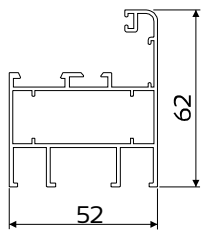

DIE No. W55785 Sash 94mm Open Out

DIE No. W56071 Sash 72mm Open Out

DIE No. W55247 Mullion 44mm Flat

DIE No. W55480 Mullion 73mm Decorative

DIE No. W55250 Astragal Rounded

DIE No. W55300* Frame 52mm Rounded

DIE No. W56181 Frame 52mm Rounded Ext

DIE No. W29131 Locking Bar

DIE No. W55978 Mullion 100mm Rounded

DIE No. W56704 Mullion Extra Heavy Duty 110mm

DIE No. W56710 Mullion Jumbo 110mm

DIE No. W55979 Frame 110mm Round Nose Ext

SECTION A-A
Section not to scale

SECTION B-B
Section not to scale

DIE No. W55481 Midrail 101mm

DIE No. W31263 Drip Rail

DIE No. W32657 Bead 35.5mm Double Glazing

DIE No. W31266 Bead 24mm Rounded

DIE No. W32208 Bead 13mm Rounded Clip