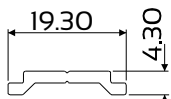

DIE No. W29131 Locking Bar