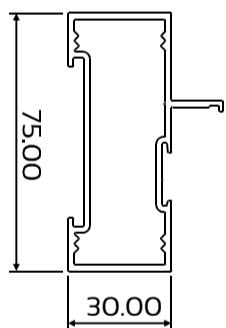

CLIP 44 SHOP FRONT FLUSH GLAZED INSERTS

SINGLE GLAZING

DIE No. W33146 Frame

DIE No. W56278 Sash

DOUBLE GLAZING

DIE No. W33077 Frame

DIE No. W56250 Sash

MISCELLANEOUS

DIE No. W33078 Frame Cover

DIE No. W33080 Sash Adaptor

CLIP44 FRAME

DIE No. W44084 Frame 26B

DIE No. W44090 Mullion W95

DIE No. W44088 Sill Rail R4

Single Glazed Unit

Double Glazed Unit