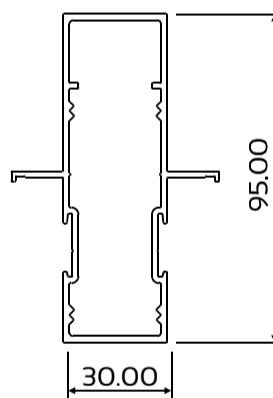

CLIP 44 SHOP FRONT FLUSH GLAZED INSERTS

SINGLE GLAZING

DIE No. W33146 Frame

DIE No. W56278 Sash

DOUBLE GLAZING

DIE No. W33077 Frame

DIE No. W56250 Sash

MISCELLANEOUS

DIE No. W33078 Frame Cover

DIE No. W33080 Sash Adaptor

CLIP44 FRAME

DIE No. W44084 Frame 26B

DIE No. W44090 Mullion W95

DIE No. W44088 Sill Rail R4

Single Glazed Unit

Double Glazed Unit