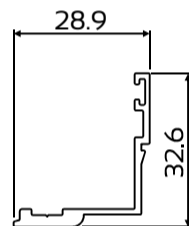

CLIP 44 SHOP FRONT FLUSH GLAZED INSERTS

SINGLE GLAZING

DIE No. W33146 Frame

DIE No. W56278 Sash

DOUBLE GLAZING

DIE No. W33077 Frame

DIE No. W56250 Sash

MISCELLANEOUS

DIE No. W33078 Frame Cover

DIE No. W33080 Sash Adaptor

CLIP44 FRAME

DIE No. W44084 Frame 26B

DIE No. W44090 Mullion W95

DIE No. W44088 Sill Rail R4

Single Glazed Unit

Double Glazed Unit