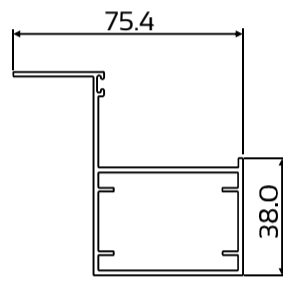

CLIP 44 SHOP FRONT FLUSH GLAZED INSERTS

SINGLE GLAZING

DIE No. W33146 Frame

DIE No. W56278 Sash

DOUBLE GLAZING

DIE No. W33077 Frame

DIE No. W56250 Sash

MISCELLANEOUS

DIE No. W33078 Frame Cover

DIE No. W33080 Sash Adaptor

CLIP44 FRAME

DIE No. W44084 Frame 26B

DIE No. W44090 Mullion W95

DIE No. W44088 Sill Rail R4

Single Glazed Unit

Double Glazed Unit