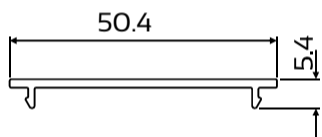

CLIP 44 SHOP FRONT FLUSH GLAZED INSERTS

SINGLE GLAZING

DIE No. W33146 Frame

DIE No. W56278 Sash

DOUBLE GLAZING

DIE No. W33077 Frame

DIE No. W56250 Sash

MISCELLANEOUS

DIE No. W33078 Frame Cover

DIE No. W33080 Sash Adaptor

CLIP44 FRAME

DIE No. W44084 Frame 26B

DIE No. W44090 Mullion W95

DIE No. W44088 Sill Rail R4

Single Glazed Unit

Double Glazed Unit