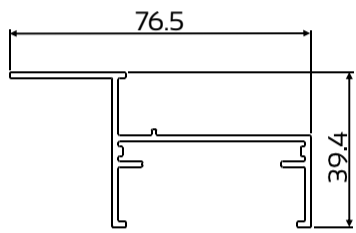

CLIP 44 SHOP FRONT FLUSH GLAZED INSERTS

SINGLE GLAZING

DIE No. W33146 Frame

DIE No. W56278 Sash

DOUBLE GLAZING

DIE No. W33077 Frame

DIE No. W56250 Sash

MISCELLANEOUS

DIE No. W33078 Frame Cover

DIE No. W33080 Sash Adaptor

CLIP44 FRAME

DIE No. W44084 Frame 26B

DIE No. W44090 Mullion W95

DIE No. W44088 Sill Rail R4

Single Glazed Unit

Double Glazed Unit