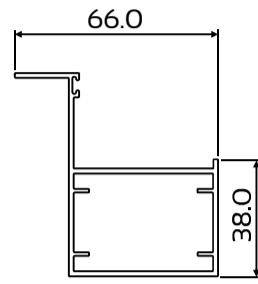

CLIP 44 SHOP FRONT FLUSH GLAZED INSERTS

SINGLE GLAZING

DIE No. W33146 Frame

DIE No. W56278 Sash

DOUBLE GLAZING

DIE No. W33077 Frame

DIE No. W56250 Sash

MISCELLANEOUS

DIE No. W33078 Frame Cover

DIE No. W33080 Sash Adaptor

CLIP44 FRAME

DIE No. W44084 Frame 26B

DIE No. W44090 Mullion W95

DIE No. W44088 Sill Rail R4

Single Glazed Unit

Double Glazed Unit