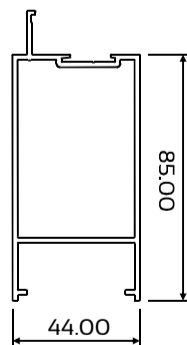

DIE No. W33078 Frame Cover

DIE No. W33080 Sash Adaptor

CLIP44 FRAME

DIE No. W44084 Frame 26B

DIE No. W44090 Mullion W95

DIE No. W44088 Sill Rail R4

Single Glazed Unit

Double Glazed Unit