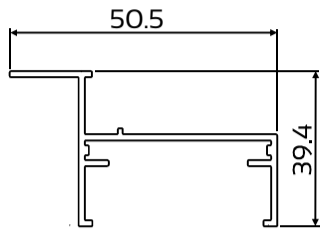

CLIP 44 SHOP FRONT FLUSH GLAZED INSERTS

SINGLE GLAZING

DIE No. W33146 Frame

DIE No. W56278 Sash

DOUBLE GLAZING

DIE No. W33077 Frame

DIE No. W56250 Sash

MISCELLANEOUS

DIE No. W33078 Frame Cover

DIE No. W33080 Sash Adaptor

CLIP44 FRAME

DIE No. W44084 Frame 26B

DIE No. W44090 Mullion W95

DIE No. W44088 Sill Rail R4

Single Glazed Unit

Double Glazed Unit