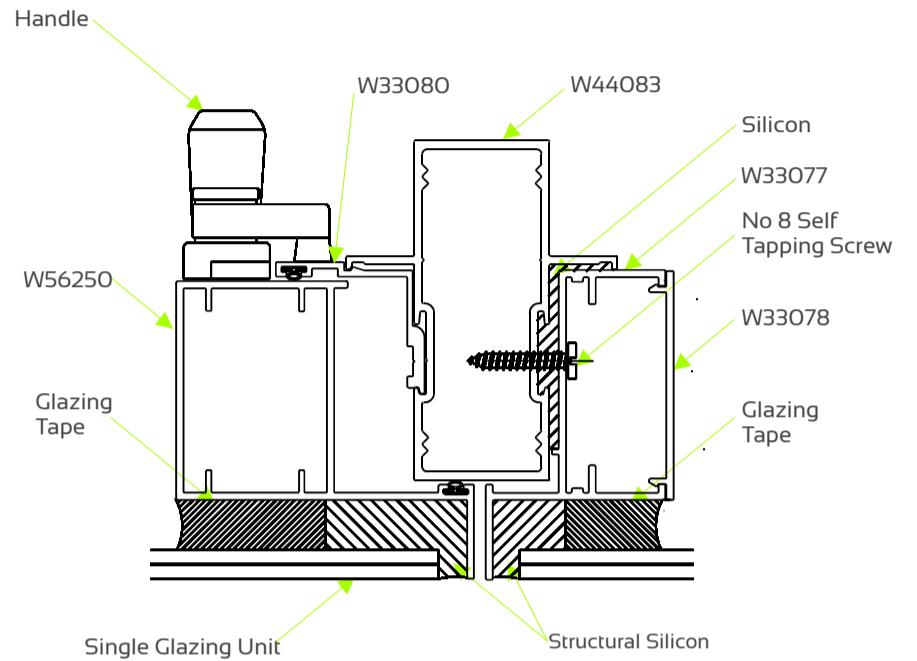

DIE No. W33078 Frame Cover

DIE No. W33080 Sash Adaptor

CLIP44 FRAME

DIE No. W44084 Frame 26B

DIE No. W44090 Mullion W95

DIE No. W44088 Sill Rail R4

Single Glazed Unit

Double Glazed Unit