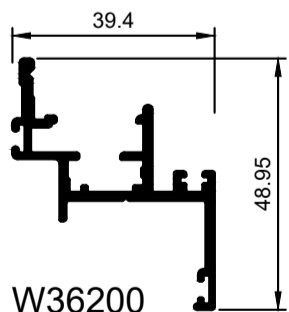

W36200
F60 Flush Glaze Sash Outer Frame