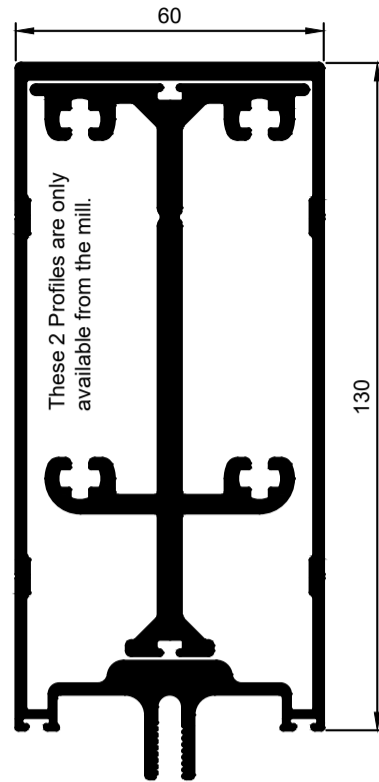

**W58460**  
F60 Mullion Non-Thermal 190mm  
Ix = 1000.93 cm<sup>4</sup>  
**W35361**  
F60 Expansion Profile 190mm  
Ix = 453.85 cm<sup>4</sup>

**W58433**  
F60 Mullion Non-Thermal 160mm  
Ix = 484.48 cm<sup>4</sup>  
**W35178**  
F60 Expansion Profile 160mm  
Ix = 281.30 cm<sup>4</sup>

**W58659**  
F60 Mullion Non-Thermal 130mm  
Ix = 251.28 cm<sup>4</sup>  
**W37265**  
F60 Expansion Profile 130mm  
Ix = 145.32 cm<sup>4</sup>

**W58421**  
F60 Mullion Non Thermal 100mm  
Ix = 123.08 cm<sup>4</sup>  
**W35122**  
F60 Expansion Profile 100mm  
Ix = 68.89 cm<sup>4</sup>

**W34911**  
F60 Transom Cover Clip-On

**W36014**  
F60 Flush Glaze Bottom Trim

**W58898**  
F60 Transom H/Duty Non-Thermal 100mm  
Ix = 65.68 cm<sup>4</sup>

**W36878**  
F60 Transom Non-Thermal 50mm  
Ix = 8.94 cm<sup>4</sup>

**W36015**  
F60 Flush Glaze Top Trim

**W35070**  
F60 Sill

**W36200**  
F60 Flush Glaze Sash Outer Frame

**W57643**  
F60 Flush Glaze Frame

**W57943**  
F60 Flush Glaze Sash

**W35885**  
F60 Flush Single Double Glazing Adaptor