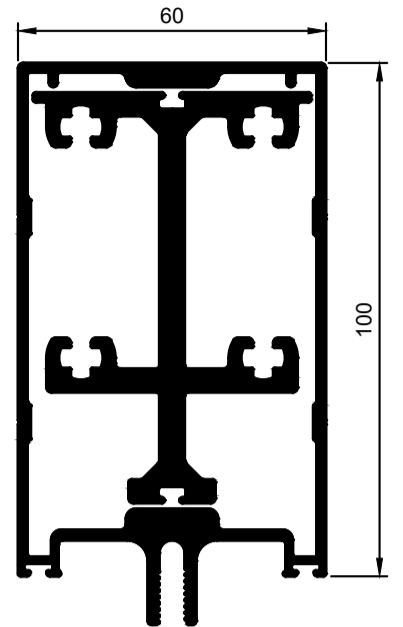

**W58460**  
F60 Mullion Non-Thermal 190mm  
Ix = 1000.93 cm<sup>4</sup>  
**W35361**  
F60 Expansion Profile 190mm  
Ix = 453.85 cm<sup>4</sup>

**W58433**  
F60 Mullion Non-Thermal 160mm  
Ix = 484.48 cm<sup>4</sup>  
**W35178**  
F60 Expansion Profile 160mm  
Ix = 281.30 cm<sup>4</sup>

**W58659**  
F60 Mullion Non-Thermal 130mm  
Ix = 251.28 cm<sup>4</sup>  
**W37265**  
F60 Expansion Profile 130mm  
Ix = 145.32 cm<sup>4</sup>

**W58421**  
F60 Mullion Non Thermal 100mm  
Ix = 123.08 cm<sup>4</sup>  
**W35122**  
F60 Expansion Profile 100mm  
Ix = 68.89 cm<sup>4</sup>

**W34911**  
F60 Transom Cover Clip-On

**W36014**  
F60 Flush Glaze Bottom Trim

**W58898**  
F60 Transom H/Duty Non-Thermal 100mm  
Ix = 65.68 cm<sup>4</sup>

**W36878**  
F60 Transom Non-Thermal 50mm  
Ix = 8.94 cm<sup>4</sup>