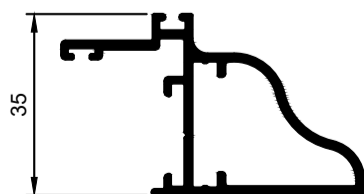

**W34911**  
F60 Transom Cover Clip-On

**W36014**  
F60 Flush Glaze Bottom Trim

**W58898**  
F60 Transom H/Duty Non-Thermal 100mm  
Ix = 65.68 cm<sup>4</sup>

**W36878**  
F60 Transom Non-Thermal 50mm  
Ix = 8.94 cm<sup>4</sup>

**W36015**  
F60 Flush Glaze Top Trim

**W35070**  
F60 Sill

**W36200**  
F60 Flush Glaze Sash Outer Frame

**W57643**  
F60 Flush Glaze Frame

**W57943**  
F60 Flush Glaze Sash

**W35885**  
F60 Flush Single Double Glazing Adaptor