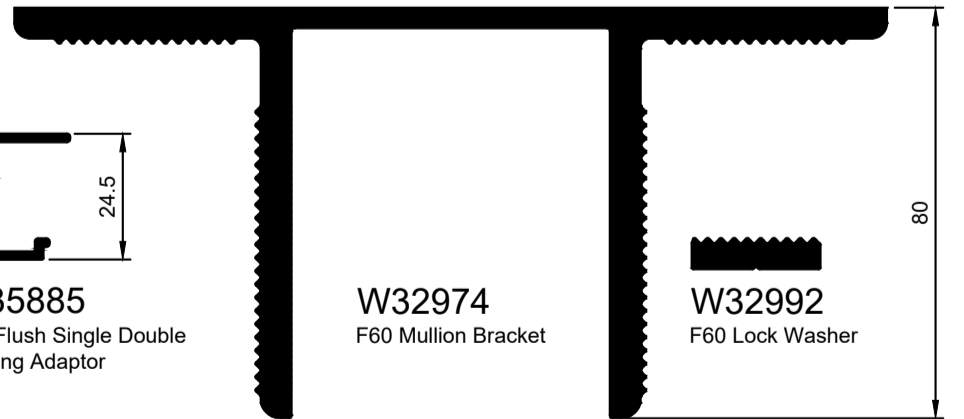

**W58659**  
F60 Mullion Non-Thermal 130mm  
Ix = 251.28 cm<sup>4</sup>  
**W37265**  
F60 Expansion Profile 130mm  
Ix = 145.32 cm<sup>4</sup>

**W58421**  
F60 Mullion Non Thermal 100mm  
Ix = 123.08 cm<sup>4</sup>  
**W35122**  
F60 Expansion Profile 100mm  
Ix = 68.89 cm<sup>4</sup>

**W34911**  
F60 Transom Cover Clip-On

**W36014**  
F60 Flush Glaze Bottom Trim

**W58898**  
F60 Transom H/Duty Non-Thermal 100mm  
Ix = 65.68 cm<sup>4</sup>

**W36878**  
F60 Transom Non-Thermal 50mm  
Ix = 8.94 cm<sup>4</sup>

**W36015**  
F60 Flush Glaze Top Trim

**W35070**  
F60 Sill

**W36200**  
F60 Flush Glaze Sash Outer Frame

**W57643**  
F60 Flush Glaze Frame

**W57943**  
F60 Flush Glaze Sash

**W35885**  
F60 Flush Single Double Glazing Adaptor