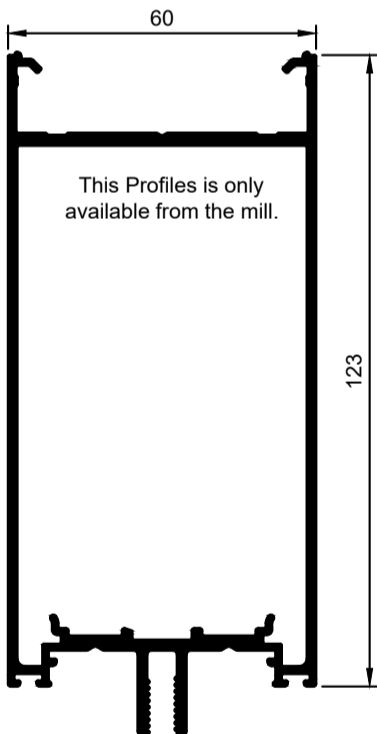

**W58460**  
F60 Mullion Non-Thermal 190mm  
Ix = 1000.93 cm<sup>4</sup>  
**W35361**  
F60 Expansion Profile 190mm  
Ix = 453.85 cm<sup>4</sup>

**W58433**  
F60 Mullion Non-Thermal 160mm  
Ix = 484.48 cm<sup>4</sup>  
**W35178**  
F60 Expansion Profile 160mm  
Ix = 281.30 cm<sup>4</sup>

**W58659**  
F60 Mullion Non-Thermal 130mm  
Ix = 251.28 cm<sup>4</sup>  
**W37265**  
F60 Expansion Profile 130mm  
Ix = 145.32 cm<sup>4</sup>

**W58421**  
F60 Mullion Non Thermal 100mm  
Ix = 123.08 cm<sup>4</sup>  
**W35122**  
F60 Expansion Profile 100mm  
Ix = 68.89 cm<sup>4</sup>

**W34911**  
F60 Transom Cover Clip-On

**W36014**  
F60 Flush Glaze Bottom Trim

**W58898**  
F60 Transom H/Duty Non-Thermal 100mm  
Ix = 65.68 cm<sup>4</sup>

**W36878**  
F60 Transom Non-Thermal 50mm  
Ix = 8.94 cm<sup>4</sup>

**W36015**  
F60 Flush Glaze Top Trim

**W35070**  
F60 Sill

**W36200**  
F60 Flush Glaze Sash Outer Frame

**W57643**  
F60 Flush Glaze Frame

**W57943**  
F60 Flush Glaze Sash

**W35885**  
F60 Flush Single Double Glazing Adaptor