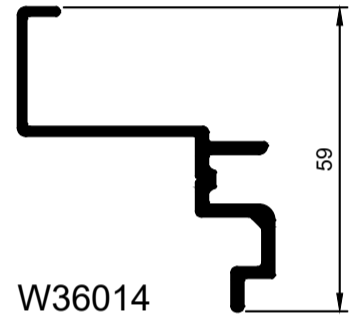

**W58460**  
F60 Mullion Non-Thermal 190mm  
Ix = 1000.93 cm<sup>4</sup>  
**W35361**  
F60 Expansion Profile 190mm  
Ix = 453.85 cm<sup>4</sup>

**W58433**  
F60 Mullion Non-Thermal 160mm  
Ix = 484.48 cm<sup>4</sup>  
**W35178**  
F60 Expansion Profile 160mm  
Ix = 281.30 cm<sup>4</sup>

**W58659**  
F60 Mullion Non-Thermal 130mm  
Ix = 251.28 cm<sup>4</sup>  
**W37265**  
F60 Expansion Profile 130mm  
Ix = 145.32 cm<sup>4</sup>

**W58421**  
F60 Mullion Non Thermal 100mm  
Ix = 123.08 cm<sup>4</sup>  
**W35122**  
F60 Expansion Profile 100mm  
Ix = 68.89 cm<sup>4</sup>

**W34911**  
F60 Transom Cover Clip-On

**W36014**  
F60 Flush Glaze Bottom Trim

**W58898**  
F60 Transom H/Duty Non-Thermal 100mm  
Ix = 65.68 cm<sup>4</sup>

**W36878**  
F60 Transom Non-Thermal 50mm  
Ix = 8.94 cm<sup>4</sup>