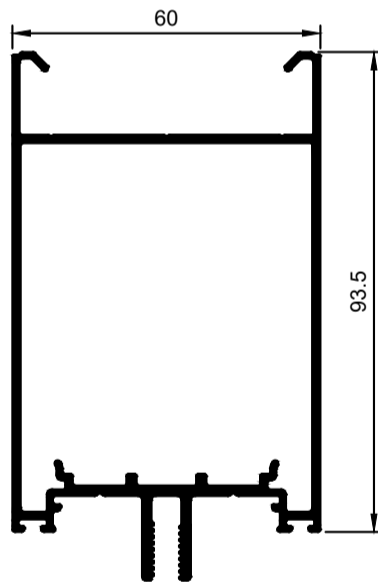

**W58460**  
F60 Mullion Non-Thermal 190mm  
Ix = 1000.93 cm<sup>4</sup>  
**W35361**  
F60 Expansion Profile 190mm  
Ix = 453.85 cm<sup>4</sup>

**W58433**  
F60 Mullion Non-Thermal 160mm  
Ix = 484.48 cm<sup>4</sup>  
**W35178**  
F60 Expansion Profile 160mm  
Ix = 281.30 cm<sup>4</sup>

**W58659**  
F60 Mullion Non-Thermal 130mm  
Ix = 251.28 cm<sup>4</sup>  
**W37265**  
F60 Expansion Profile 130mm  
Ix = 145.32 cm<sup>4</sup>

**W58421**  
F60 Mullion Non Thermal 100mm  
Ix = 123.08 cm<sup>4</sup>  
**W35122**  
F60 Expansion Profile 100mm  
Ix = 68.89 cm<sup>4</sup>

**W34911**  
F60 Transom Cover Clip-On

**W36014**  
F60 Flush Glaze Bottom Trim

**W58898**  
F60 Transom H/Duty Non-Thermal 100mm  
Ix = 65.68 cm<sup>4</sup>

**W36878**  
F60 Transom Non-Thermal 50mm  
Ix = 8.94 cm<sup>4</sup>