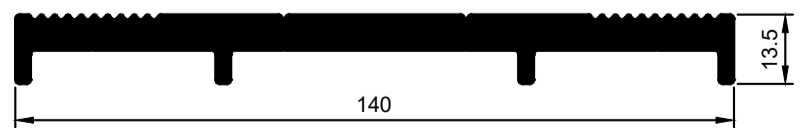

W35885
F60 Flush Single Double Glazing Adaptor

W35177
F60 Base Plate