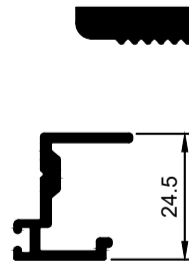

**W58460**  
F60 Mullion Non-Thermal 190mm  
Ix = 1000.93 cm<sup>4</sup>  
**W35361**  
F60 Expansion Profile 190mm  
Ix = 453.85 cm<sup>4</sup>

**W58433**  
F60 Mullion Non-Thermal 160mm  
Ix = 484.48 cm<sup>4</sup>  
**W35178**  
F60 Expansion Profile 160mm  
Ix = 281.30 cm<sup>4</sup>

**W58659**  
F60 Mullion Non-Thermal 130mm  
Ix = 251.28 cm<sup>4</sup>  
**W37265**  
F60 Expansion Profile 130mm  
Ix = 145.32 cm<sup>4</sup>

**W58421**  
F60 Mullion Non Thermal 100mm  
Ix = 123.08 cm<sup>4</sup>  
**W35122**  
F60 Expansion Profile 100mm  
Ix = 68.89 cm<sup>4</sup>

**W34911**  
F60 Transom Cover Clip-On

**W36014**  
F60 Flush Glaze Bottom Trim

**W58898**  
F60 Transom H/Duty Non-Thermal 100mm  
Ix = 65.68 cm<sup>4</sup>

**W36878**  
F60 Transom Non-Thermal 50mm  
Ix = 8.94 cm<sup>4</sup>

**W36015**  
F60 Flush Glaze Top Trim

**W35070**  
F60 Sill

**W36200**  
F60 Flush Glaze Sash Outer Frame

**W57643**  
F60 Flush Glaze Frame

**W57943**  
F60 Flush Glaze Sash

**W35885**  
F60 Flush Single Double Glazing Adaptor