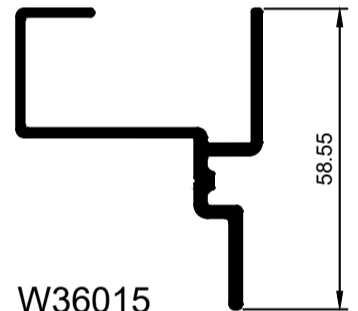

**W58460**  
F60 Mullion Non-Thermal 190mm  
Ix = 1000.93 cm<sup>4</sup>  
**W35361**  
F60 Expansion Profile 190mm  
Ix = 453.85 cm<sup>4</sup>

**W58433**  
F60 Mullion Non-Thermal 160mm  
Ix = 484.48 cm<sup>4</sup>  
**W35178**  
F60 Expansion Profile 160mm  
Ix = 281.30 cm<sup>4</sup>

**W58659**  
F60 Mullion Non-Thermal 130mm  
Ix = 251.28 cm<sup>4</sup>  
**W37265**  
F60 Expansion Profile 130mm  
Ix = 145.32 cm<sup>4</sup>

**W58421**  
F60 Mullion Non Thermal 100mm  
Ix = 123.08 cm<sup>4</sup>  
**W35122**  
F60 Expansion Profile 100mm  
Ix = 68.89 cm<sup>4</sup>

**W34911**  
F60 Transom Cover Clip-On

**W36014**  
F60 Flush Glaze Bottom Trim

**W58898**  
F60 Transom H/Duty Non-Thermal 100mm  
Ix = 65.68 cm<sup>4</sup>

**W36878**  
F60 Transom Non-Thermal 50mm  
Ix = 8.94 cm<sup>4</sup>