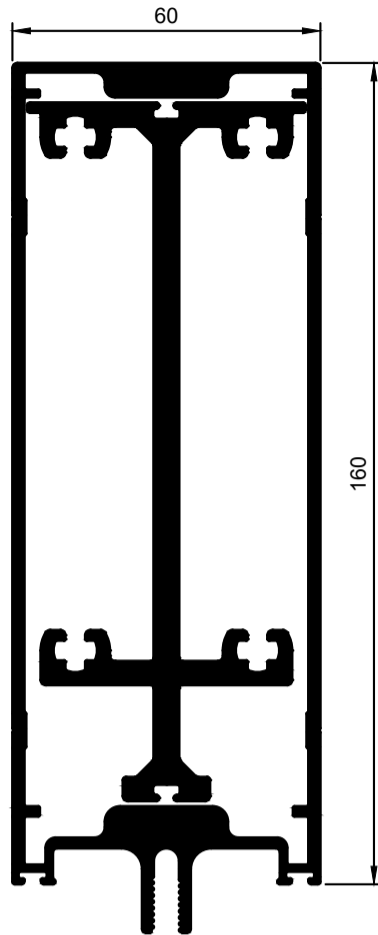

**W58460**  
F60 Mullion Non-Thermal 190mm  
Ix = 1000.93 cm<sup>4</sup>  
**W35361**  
F60 Expansion Profile 190mm  
Ix = 453.85 cm<sup>4</sup>

**W58433**  
F60 Mullion Non-Thermal 160mm  
Ix = 484.48 cm<sup>4</sup>  
**W35178**  
F60 Expansion Profile 160mm  
Ix = 281.30 cm<sup>4</sup>

**W58659**  
F60 Mullion Non-Thermal 130mm  
Ix = 251.28 cm<sup>4</sup>  
**W37265**  
F60 Expansion Profile 130mm  
Ix = 145.32 cm<sup>4</sup>

**W58421**  
F60 Mullion Non Thermal 100mm  
Ix = 123.08 cm<sup>4</sup>  
**W35122**  
F60 Expansion Profile 100mm  
Ix = 68.89 cm<sup>4</sup>

**W34911**  
F60 Transom Cover Clip-On

**W36014**  
F60 Flush Glaze Bottom Trim

**W58898**  
F60 Transom H/Duty Non-Thermal 100mm  
Ix = 65.68 cm<sup>4</sup>

**W36878**  
F60 Transom Non-Thermal 50mm  
Ix = 8.94 cm<sup>4</sup>