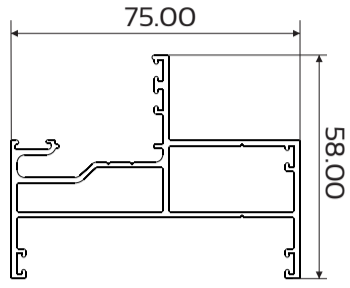

crealco | SKYLINE™ WINDOW (41 mm)

Profiles

DIE No. W57611 Skyline Frame

DIE No. W57610 Skyline Frame 75 mm

DIE No. W57608 Skyline Sash Standard

DIE No. W57609 Skyline Sash HD

DIE No. W58390 Skyline Mullion C/Pane

DIE No. W57612 Skyline Mullion 41 mm

DIE No. W57613 Skyline Mullion 75 mm

DIE No. W57614 Skyline Mullion 100 mm

DIE No. W29131 Locking Bar

DIE No. W35632 Skyline Bead Angled 15 mm Gap

DIE No. W35631 Skyline Bead D/G 33 mm Gap

DIE No. W35773 Skyline Bead D/G 21 mm Gap

DIE No. W35772 Skyline Bead D/G 27 mm Gap

DIE No. W35774 Skyline Bead D/G 15 mm Gap

Typical Assembly Details

SECTION C-C

SECTION D-D

Overview

SEE MANUAL FOR MORE INFO