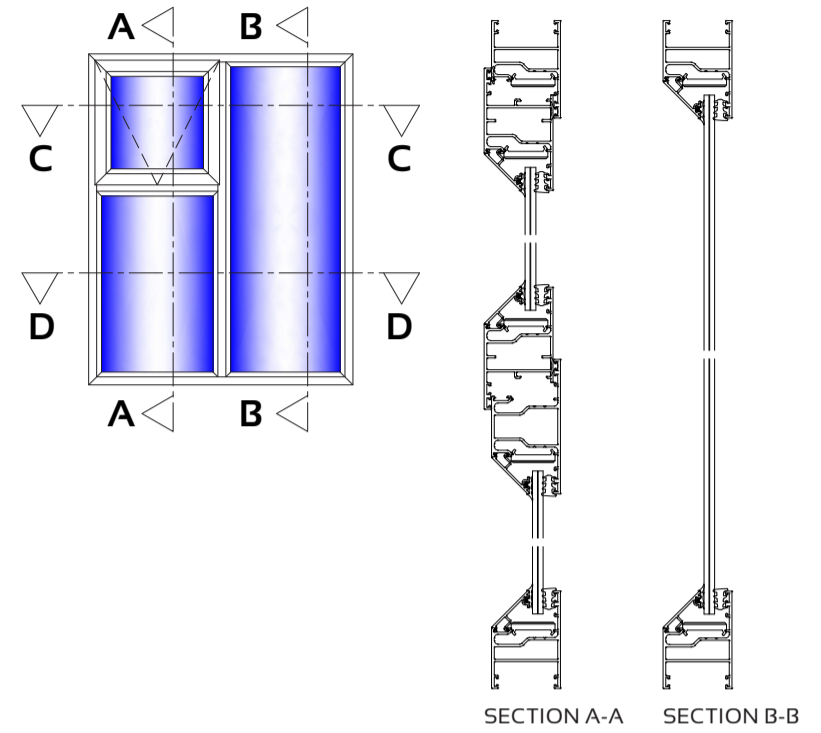

DIE No. W35773 Skyline Bead D/G 21 mm Gap

DIE No. W35772 Skyline Bead D/G 27 mm Gap

DIE No. W35774 Skyline Bead D/G 15 mm Gap

Typical Assembly Details

SECTION C-C

SECTION D-D

Overview

SEE MANUAL FOR MORE INFO