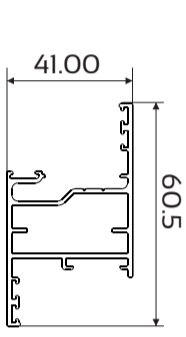

crealco | SKYLINE™ WINDOW (41 mm)

Profiles

DIE No. W57611 Skyline Frame

DIE No. W57610 Skyline Frame 75 mm

DIE No. W57608 Skyline Sash Standard

DIE No. W57609 Skyline Sash HD

DIE No. W58390 Skyline Mullion C/Pane

DIE No. W57612 Skyline Mullion 41 mm

DIE No. W57613 Skyline Mullion 75 mm

DIE No. W57614 Skyline Mullion 100 mm

DIE No. W29131 Locking Bar

DIE No. W35632 Skyline Bead Angled 15 mm Gap

DIE No. W35631 Skyline Bead D/G 33 mm Gap

DIE No. W35773 Skyline Bead D/G 21 mm Gap

DIE No. W35772 Skyline Bead D/G 27 mm Gap

DIE No. W35774 Skyline Bead D/G 15 mm Gap

Typical Assembly Details

SECTION C-C

SECTION D-D

Overview

SEE MANUAL FOR MORE INFO