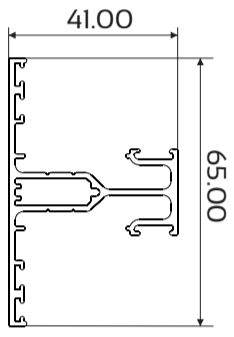

crealco | SKYLINE™ WINDOW (41 mm)

Profiles

DIE No. W57611 Skyline Frame

DIE No. W57610 Skyline Frame 75 mm

DIE No. W57608 Skyline Sash Standard

DIE No. W57609 Skyline Sash HD

DIE No. W58390 Skyline Mullion C/Pane

DIE No. W57612 Skyline Mullion 41 mm

DIE No. W57613 Skyline Mullion 75 mm

DIE No. W57614 Skyline Mullion 100 mm

DIE No. W29131 Locking Bar

DIE No. W35632 Skyline Bead Angled 15 mm Gap

DIE No. W35631 Skyline Bead D/G 33 mm Gap

DIE No. W35773 Skyline Bead D/G 21 mm Gap

DIE No. W35772 Skyline Bead D/G 27 mm Gap

DIE No. W35774 Skyline Bead D/G 15 mm Gap

Typical Assembly Details

SECTION C-C

SECTION D-D

Overview

SEE MANUAL FOR MORE INFO