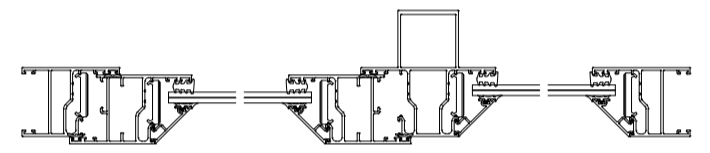

DIE No. W35773 Skyline Bead D/G 21 mm Gap

DIE No. W35772 Skyline Bead D/G 27 mm Gap

DIE No. W35774 Skyline Bead D/G 15 mm Gap

Typical Assembly Details

SECTION C-C

SECTION D-D

Overview

SEE MANUAL FOR MORE INFO