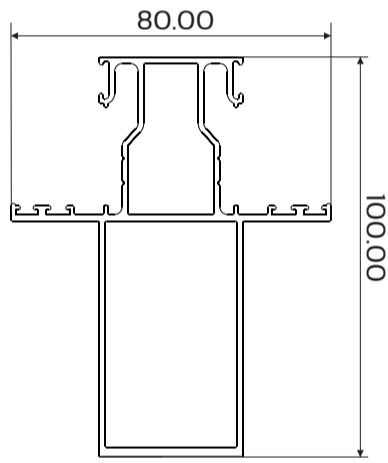

crealco | SKYLINE™ WINDOW (41 mm)

Profiles

DIE No. W57611 Skyline Frame

DIE No. W57610 Skyline Frame 75 mm

DIE No. W57608 Skyline Sash Standard

DIE No. W57609 Skyline Sash HD

DIE No. W58390 Skyline Mullion C/Pane

DIE No. W57612 Skyline Mullion 41 mm

DIE No. W57613 Skyline Mullion 75 mm

DIE No. W57614 Skyline Mullion 100 mm

DIE No. W29131 Locking Bar

DIE No. W35632 Skyline Bead Angled 15 mm Gap

DIE No. W35631 Skyline Bead D/G 33 mm Gap

DIE No. W35773 Skyline Bead D/G 21 mm Gap

DIE No. W35772 Skyline Bead D/G 27 mm Gap

DIE No. W35774 Skyline Bead D/G 15 mm Gap

Typical Assembly Details

SECTION C-C

SECTION D-D

Overview

SEE MANUAL FOR MORE INFO