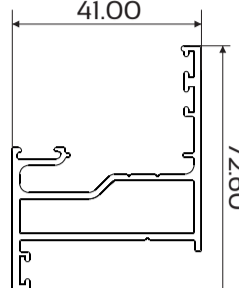

crealco | SKYLINE™ WINDOW (41 mm)

Profiles

DIE No. W57611 Skyline Frame

DIE No. W57610 Skyline Frame 75 mm

DIE No. W57608 Skyline Sash Standard

DIE No. W57609 Skyline Sash HD

DIE No. W58390 Skyline Mullion C/Pane

DIE No. W57612 Skyline Mullion 41 mm

DIE No. W57613 Skyline Mullion 75 mm

DIE No. W57614 Skyline Mullion 100 mm

DIE No. W29131 Locking Bar

DIE No. W35632 Skyline Bead Angled 15 mm Gap

DIE No. W35631 Skyline Bead D/G 33 mm Gap

DIE No. W35773 Skyline Bead D/G 21 mm Gap

DIE No. W35772 Skyline Bead D/G 27 mm Gap

DIE No. W35774 Skyline Bead D/G 15 mm Gap

Typical Assembly Details

SECTION C-C

SECTION D-D

Overview

SEE MANUAL FOR MORE INFO