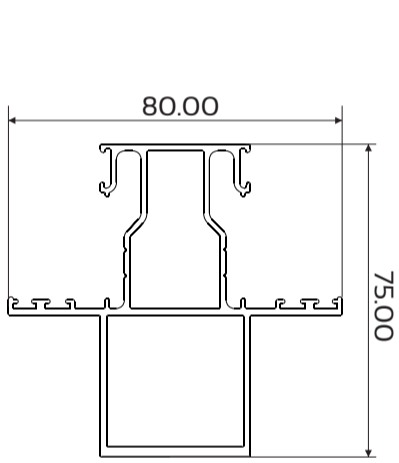

crealco | SKYLINE™ WINDOW (41 mm)

Profiles

DIE No. W57611 Skyline Frame

DIE No. W57610 Skyline Frame 75 mm

DIE No. W57608 Skyline Sash Standard

DIE No. W57609 Skyline Sash HD

DIE No. W58390 Skyline Mullion C/Pane

DIE No. W57612 Skyline Mullion 41 mm

DIE No. W57613 Skyline Mullion 75 mm

DIE No. W57614 Skyline Mullion 100 mm

DIE No. W29131 Locking Bar

DIE No. W35632 Skyline Bead Angled 15 mm Gap

DIE No. W35631 Skyline Bead D/G 33 mm Gap

DIE No. W35773 Skyline Bead D/G 21 mm Gap

DIE No. W35772 Skyline Bead D/G 27 mm Gap

DIE No. W35774 Skyline Bead D/G 15 mm Gap

Typical Assembly Details

SECTION C-C

SECTION D-D

Overview

SEE MANUAL FOR MORE INFO