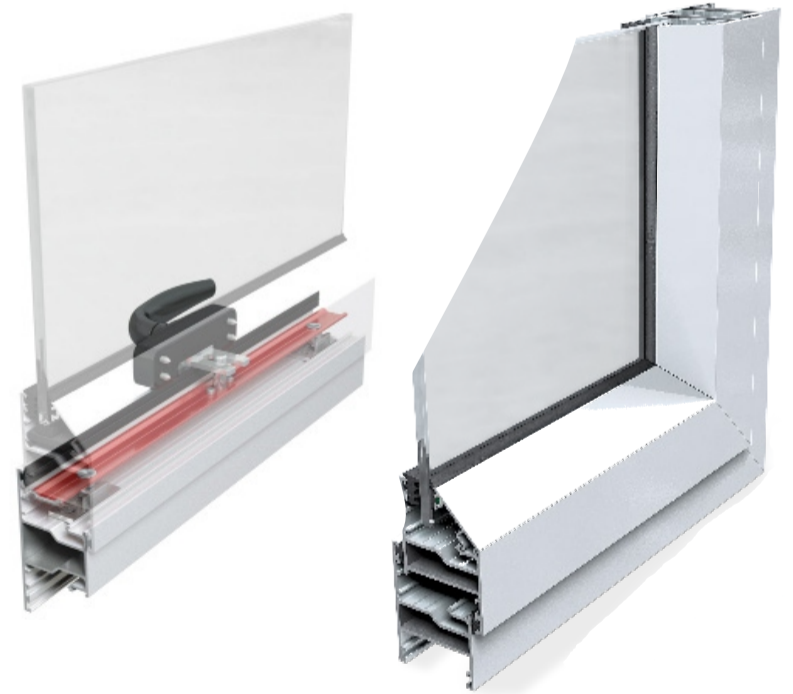

crealco | SKYLINE™ WINDOW (41 mm)

Profiles

DIE No. W57611 Skyline Frame

DIE No. W57610 Skyline Frame 75 mm

DIE No. W57608 Skyline Sash Standard

DIE No. W57609 Skyline Sash HD

DIE No. W58390 Skyline Mullion C/Pane

DIE No. W57612 Skyline Mullion 41 mm

DIE No. W57613 Skyline Mullion 75 mm

DIE No. W57614 Skyline Mullion 100 mm

DIE No. W29131 Locking Bar

DIE No. W35632 Skyline Bead Angled 15 mm Gap

DIE No. W35631 Skyline Bead D/G 33 mm Gap

DIE No. W35773 Skyline Bead D/G 21 mm Gap

DIE No. W35772 Skyline Bead D/G 27 mm Gap

DIE No. W35774 Skyline Bead D/G 15 mm Gap

Typical Assembly Details

SECTION C-C

SECTION D-D

Overview

SEE MANUAL FOR MORE INFO