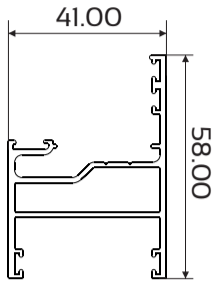

crealco | SKYLINE™ WINDOW (41 mm)

Profiles

DIE No. W57611 Skyline Frame

DIE No. W57610 Skyline Frame 75 mm

DIE No. W57608 Skyline Sash Standard

DIE No. W57609 Skyline Sash HD

DIE No. W58390 Skyline Mullion C/Pane

DIE No. W57612 Skyline Mullion 41 mm

DIE No. W57613 Skyline Mullion 75 mm

DIE No. W57614 Skyline Mullion 100 mm

DIE No. W29131 Locking Bar

DIE No. W35632 Skyline Bead Angled 15 mm Gap

DIE No. W35631 Skyline Bead D/G 33 mm Gap

DIE No. W35773 Skyline Bead D/G 21 mm Gap

DIE No. W35772 Skyline Bead D/G 27 mm Gap

DIE No. W35774 Skyline Bead D/G 15 mm Gap

Typical Assembly Details

SECTION C-C

SECTION D-D

Overview

SEE MANUAL FOR MORE INFO