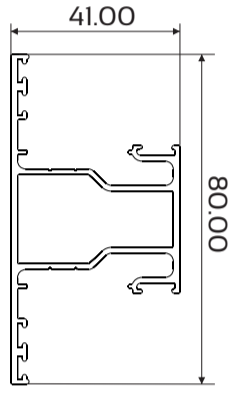

crealco | SKYLINE™ WINDOW (41 mm)

Profiles

DIE No. W57611 Skyline Frame

DIE No. W57610 Skyline Frame 75 mm

DIE No. W57608 Skyline Sash Standard

DIE No. W57609 Skyline Sash HD

DIE No. W58390 Skyline Mullion C/Pane

DIE No. W57612 Skyline Mullion 41 mm

DIE No. W57613 Skyline Mullion 75 mm

DIE No. W57614 Skyline Mullion 100 mm

DIE No. W29131 Locking Bar

DIE No. W35632 Skyline Bead Angled 15 mm Gap

DIE No. W35631 Skyline Bead D/G 33 mm Gap

DIE No. W35773 Skyline Bead D/G 21 mm Gap

DIE No. W35772 Skyline Bead D/G 27 mm Gap

DIE No. W35774 Skyline Bead D/G 15 mm Gap

Typical Assembly Details

SECTION C-C

SECTION D-D

Overview

SEE MANUAL FOR MORE INFO