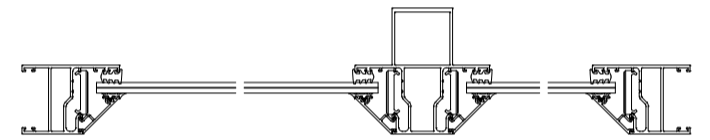

DIE No. W35773 Skyline Bead D/G 21 mm Gap

DIE No. W35772 Skyline Bead D/G 27 mm Gap

DIE No. W35774 Skyline Bead D/G 15 mm Gap

Typical Assembly Details

SECTION C-C

SECTION D-D

Overview

SEE MANUAL FOR MORE INFO