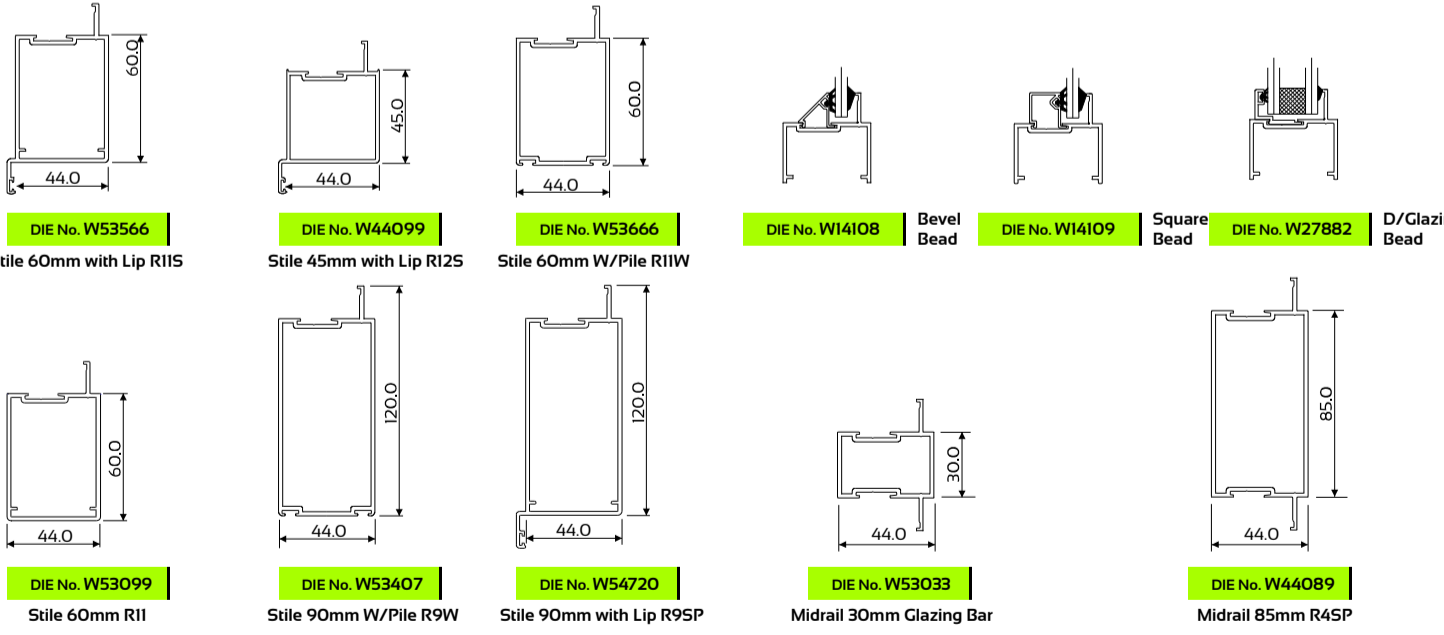

CLIP 44 SHOP FRONT PIVOT DOOR

Single Door

SECTION B-B
Section not to scale

Disclaimer: The right to make alterations is reserved.

Please refer to system manual for additional information

© Copyright 2013, Wispeco (pty) Ltd.