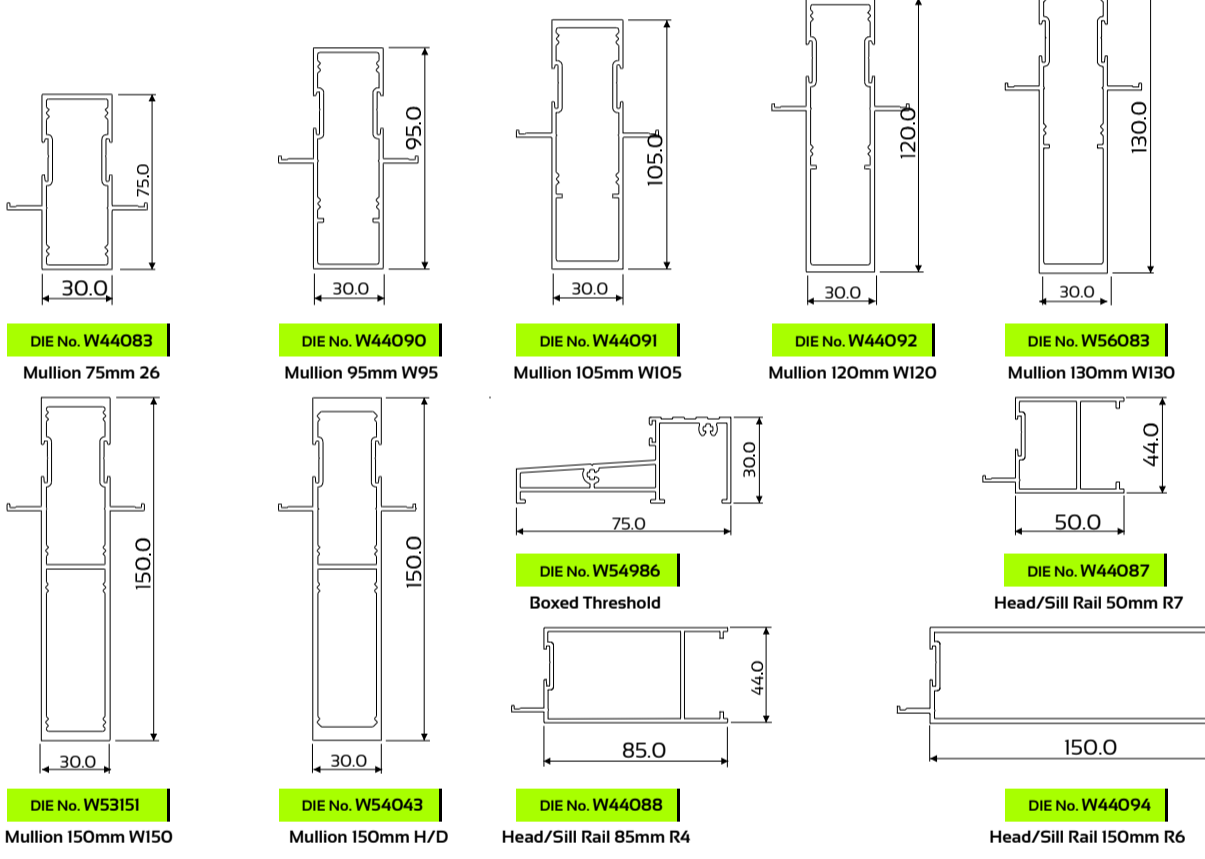

CLIP 44 SHOP FRONT PIVOT DOOR

Single Door

SECTION B-B
Section not to scale

Disclaimer: The right to make alterations is reserved.

Please refer to system manual for additional information

© Copyright 2013, Wispeco (pty) Ltd.