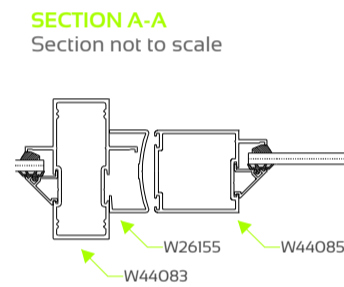

CLIP 44 SHOP FRONT PIVOT DOOR

Single Door

SECTION B-B
Section not to scale

Disclaimer: The right to make alterations is reserved.

Please refer to system manual for additional information

© Copyright 2013, Wispeco (pty) Ltd.