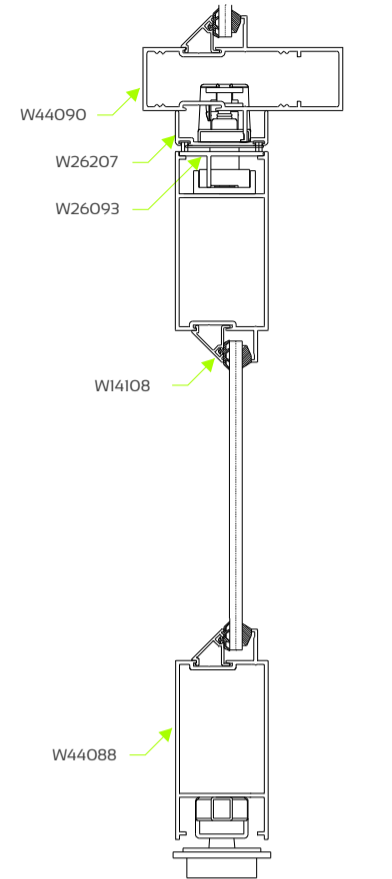

CLIP 44 SHOP FRONT PIVOT DOOR

Single Door

SECTION B-B
Section not to scale

Disclaimer: The right to make alterations is reserved.

Please refer to system manual for additional information

© Copyright 2013, Wispeco (pty) Ltd.