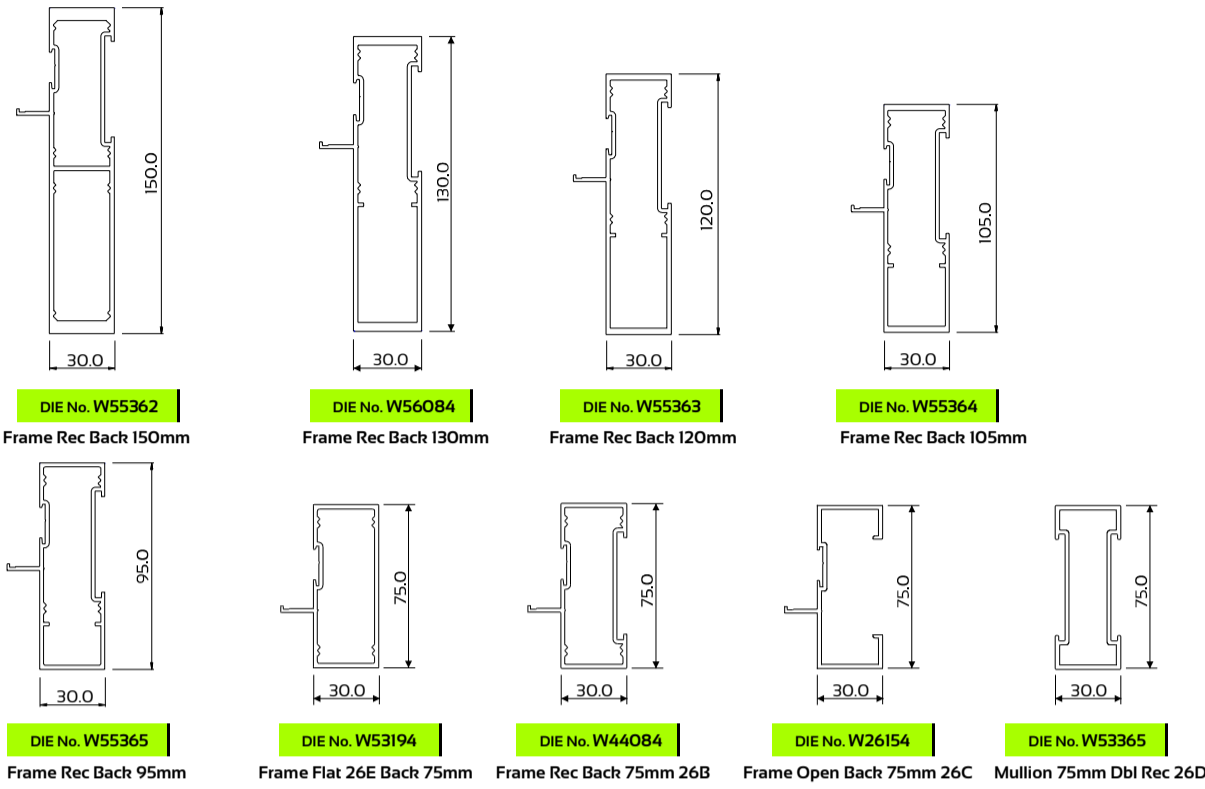

CLIP 44 SHOP FRONT PIVOT DOOR

Single Door

SECTION B-B
Section not to scale

Disclaimer: The right to make alterations is reserved.

Please refer to system manual for additional information

© Copyright 2013, Wispeco (pty) Ltd.