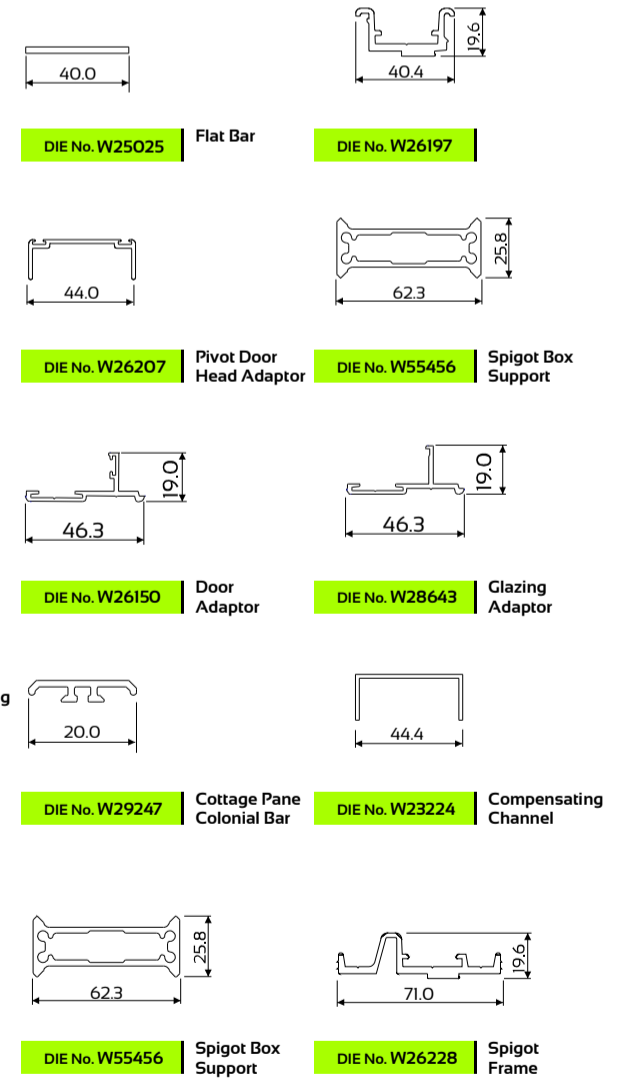

CLIP 44 SHOP FRONT PIVOT DOOR

Single Door

SECTION B-B
Section not to scale

Disclaimer: The right to make alterations is reserved.

Please refer to system manual for additional information

© Copyright 2013, Wispeco (pty) Ltd.