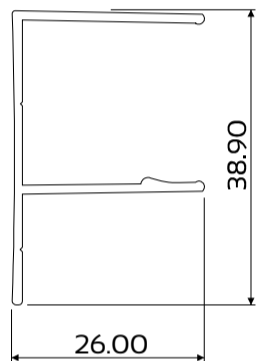

SEAL

SHOWER AND BATH ENCLOSURE

DIE No. W54891 Shower Frame Head/Sill

DIE No. W54890 Shower Return Panel Stile

DIE No. W30637 SEAL Shower Compensating Channel

DIE No. W30638 Shower Return Adaptor

DIE No. W54889 Shower Door Stile

DIE No. W54888 Shower Door Head/Sill

DIE No. W55637 Shower Door Stile

DIE No. W30639 Shower Frame Jamb

Pivot Shower Door

SECTION B-B
Section not to scale

SECTION A-A
Section not to scale

3 Panel Shower Door

SECTION B-B
Section not to scale

SECTION A-A
Section not to scale