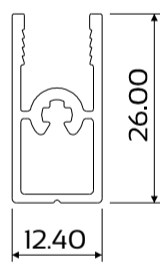

SEAL

SHOWER AND BATH ENCLOSURE

DIE No. W54891 Shower Frame Head/Sill

DIE No. W54890 Shower Return Panel Stile

DIE No. W30637 SEAL Shower Compensating Channel

DIE No. W30638 Shower Return Adaptor

DIE No. W54889 Shower Door Stile

DIE No. W54888 Shower Door Head/Sill

DIE No. W55637 Shower Door Stile

DIE No. W30639 Shower Frame Jamb

Pivot Shower Door

SECTION B-B
Section not to scale

SECTION A-A
Section not to scale

3 Panel Shower Door

SECTION B-B
Section not to scale

SECTION A-A
Section not to scale