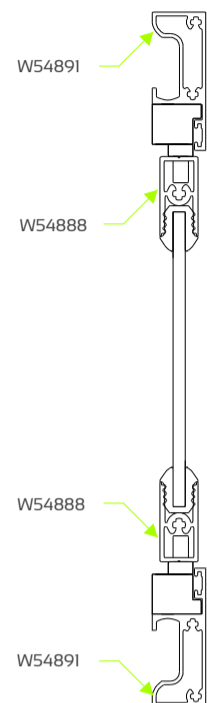

SEAL

SHOWER AND BATH ENCLOSURE

DIE No. W54891 Shower Frame Head/Sill

DIE No. W54890 Shower Return Panel Stile

DIE No. W30637 SEAL Shower Compensating Channel

DIE No. W30638 Shower Return Adaptor

DIE No. W54889 Shower Door Stile

DIE No. W54888 Shower Door Head/Sill

DIE No. W55637 Shower Door Stile

DIE No. W30639 Shower Frame Jamb

Pivot Shower Door

SECTION B-B
Section not to scale

SECTION A-A
Section not to scale

3 Panel Shower Door

SECTION B-B
Section not to scale

SECTION A-A
Section not to scale