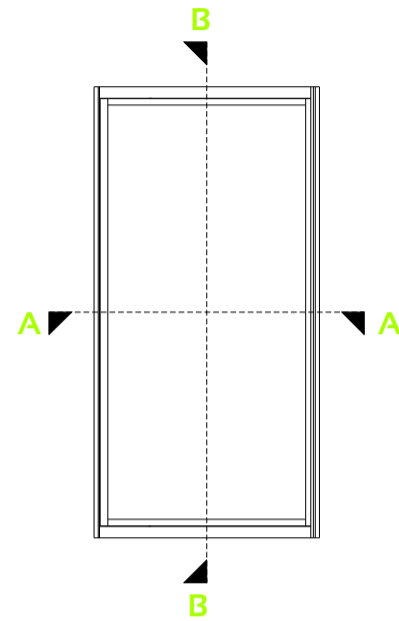

SEAL

SHOWER AND BATH ENCLOSURE

DIE No. W54891 Shower Frame Head/Sill

DIE No. W54890 Shower Return Panel Stile

DIE No. W30637 SEAL Shower Compensating Channel

DIE No. W30638 Shower Return Adaptor

DIE No. W54889 Shower Door Stile

DIE No. W54888 Shower Door Head/Sill

DIE No. W55637 Shower Door Stile

DIE No. W30639 Shower Frame Jamb

Pivot Shower Door

SECTION B-B
Section not to scale

SECTION A-A
Section not to scale

3 Panel Shower Door

SECTION B-B
Section not to scale

SECTION A-A
Section not to scale