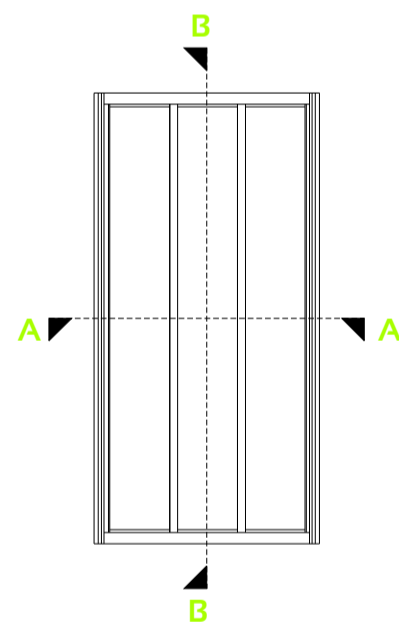

SEAL

SHOWER AND BATH ENCLOSURE

DIE No. W54891 Shower Frame Head/Sill

DIE No. W54890 Shower Return Panel Stile

DIE No. W30637 SEAL Shower Compensating Channel

DIE No. W30638 Shower Return Adaptor

DIE No. W54889 Shower Door Stile

DIE No. W54888 Shower Door Head/Sill

DIE No. W55637 Shower Door Stile

DIE No. W30639 Shower Frame Jamb

Pivot Shower Door

SECTION B-B
Section not to scale

SECTION A-A
Section not to scale

3 Panel Shower Door

SECTION B-B
Section not to scale

SECTION A-A
Section not to scale