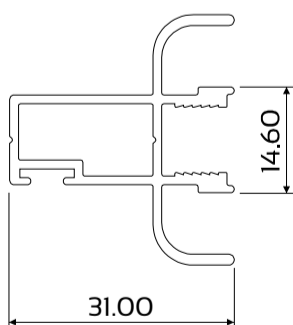

SEAL

SHOWER AND BATH ENCLOSURE

DIE No. W54891 Shower Frame Head/Sill

DIE No. W54890 Shower Return Panel Stile

DIE No. W30637 SEAL Shower Compensating Channel

DIE No. W30638 Shower Return Adaptor

DIE No. W54889 Shower Door Stile

DIE No. W54888 Shower Door Head/Sill

DIE No. W55637 Shower Door Stile

DIE No. W30639 Shower Frame Jamb

Pivot Shower Door

SECTION B-B
Section not to scale

SECTION A-A
Section not to scale

3 Panel Shower Door

SECTION B-B
Section not to scale

SECTION A-A
Section not to scale