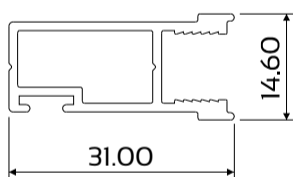

SEAL

SHOWER AND BATH ENCLOSURE

DIE No. W54891 Shower Frame Head/Sill

DIE No. W54890 Shower Return Panel Stile

DIE No. W30637 SEAL Shower Compensating Channel

DIE No. W30638 Shower Return Adaptor

DIE No. W54889 Shower Door Stile

DIE No. W54888 Shower Door Head/Sill

DIE No. W55637 Shower Door Stile

DIE No. W30639 Shower Frame Jamb

Pivot Shower Door

SECTION B-B
Section not to scale

SECTION A-A
Section not to scale

3 Panel Shower Door

SECTION B-B
Section not to scale

SECTION A-A
Section not to scale