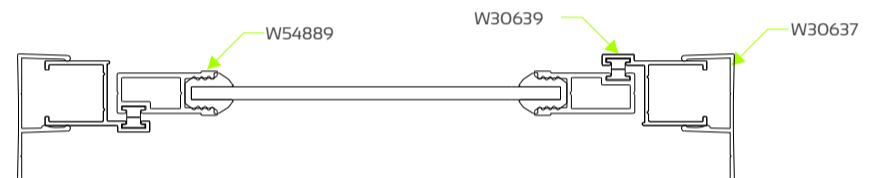

DIE No. W54888 Shower Door Head/Sill

DIE No. W55637 Shower Door Stile

DIE No. W30639 Shower Frame Jamb

Pivot Shower Door

SECTION B-B
Section not to scale

SECTION A-A
Section not to scale

3 Panel Shower Door

SECTION B-B
Section not to scale

SECTION A-A
Section not to scale