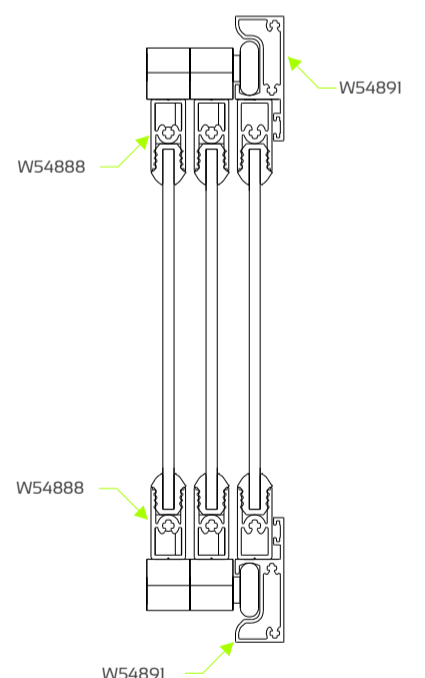

SEAL

SHOWER AND BATH ENCLOSURE

DIE No. W54891 Shower Frame Head/Sill

DIE No. W54890 Shower Return Panel Stile

DIE No. W30637 SEAL Shower Compensating Channel

DIE No. W30638 Shower Return Adaptor

DIE No. W54889 Shower Door Stile

DIE No. W54888 Shower Door Head/Sill

DIE No. W55637 Shower Door Stile

DIE No. W30639 Shower Frame Jamb

Pivot Shower Door

SECTION B-B
Section not to scale

SECTION A-A
Section not to scale

3 Panel Shower Door

SECTION B-B
Section not to scale

SECTION A-A
Section not to scale