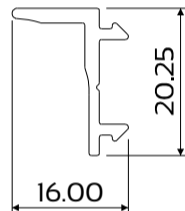

SEAL

SHOWER AND BATH ENCLOSURE

DIE No. W54891 Shower Frame Head/Sill

DIE No. W54890 Shower Return Panel Stile

DIE No. W30637 SEAL Shower Compensating Channel

DIE No. W30638 Shower Return Adaptor

DIE No. W54889 Shower Door Stile

DIE No. W54888 Shower Door Head/Sill

DIE No. W55637 Shower Door Stile

DIE No. W30639 Shower Frame Jamb

Pivot Shower Door

SECTION B-B
Section not to scale

SECTION A-A
Section not to scale

3 Panel Shower Door

SECTION B-B
Section not to scale

SECTION A-A
Section not to scale