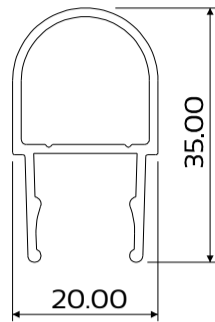

SEAL

SHOWER AND BATH ENCLOSURE

DIE No. W54891 Shower Frame Head/Sill

DIE No. W54890 Shower Return Panel Stile

DIE No. W30637 SEAL Shower Compensating Channel

DIE No. W30638 Shower Return Adaptor

DIE No. W54889 Shower Door Stile

DIE No. W54888 Shower Door Head/Sill

DIE No. W55637 Shower Door Stile

DIE No. W30639 Shower Frame Jamb

Pivot Shower Door

SECTION B-B
Section not to scale

SECTION A-A
Section not to scale

3 Panel Shower Door

SECTION B-B
Section not to scale

SECTION A-A
Section not to scale