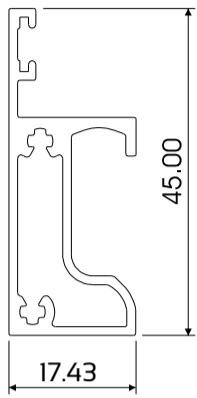

SEAL

SHOWER AND BATH ENCLOSURE

DIE No. W54891 Shower Frame Head/Sill

DIE No. W54890 Shower Return Panel Stile

DIE No. W30637 SEAL Shower Compensating Channel

DIE No. W30638 Shower Return Adaptor

DIE No. W54889 Shower Door Stile

DIE No. W54888 Shower Door Head/Sill

DIE No. W55637 Shower Door Stile

DIE No. W30639 Shower Frame Jamb

Pivot Shower Door

SECTION B-B
Section not to scale

SECTION A-A
Section not to scale

3 Panel Shower Door

SECTION B-B
Section not to scale

SECTION A-A
Section not to scale