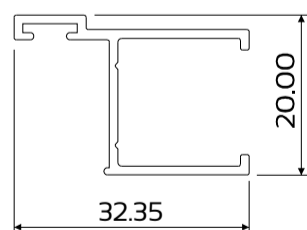

SEAL

SHOWER AND BATH ENCLOSURE

DIE No. W54891 Shower Frame Head/Sill

DIE No. W54890 Shower Return Panel Stile

DIE No. W30637 SEAL Shower Compensating Channel

DIE No. W30638 Shower Return Adaptor

DIE No. W54889 Shower Door Stile

DIE No. W54888 Shower Door Head/Sill

DIE No. W55637 Shower Door Stile

DIE No. W30639 Shower Frame Jamb

Pivot Shower Door

SECTION B-B
Section not to scale

SECTION A-A
Section not to scale

3 Panel Shower Door

SECTION B-B
Section not to scale

SECTION A-A
Section not to scale